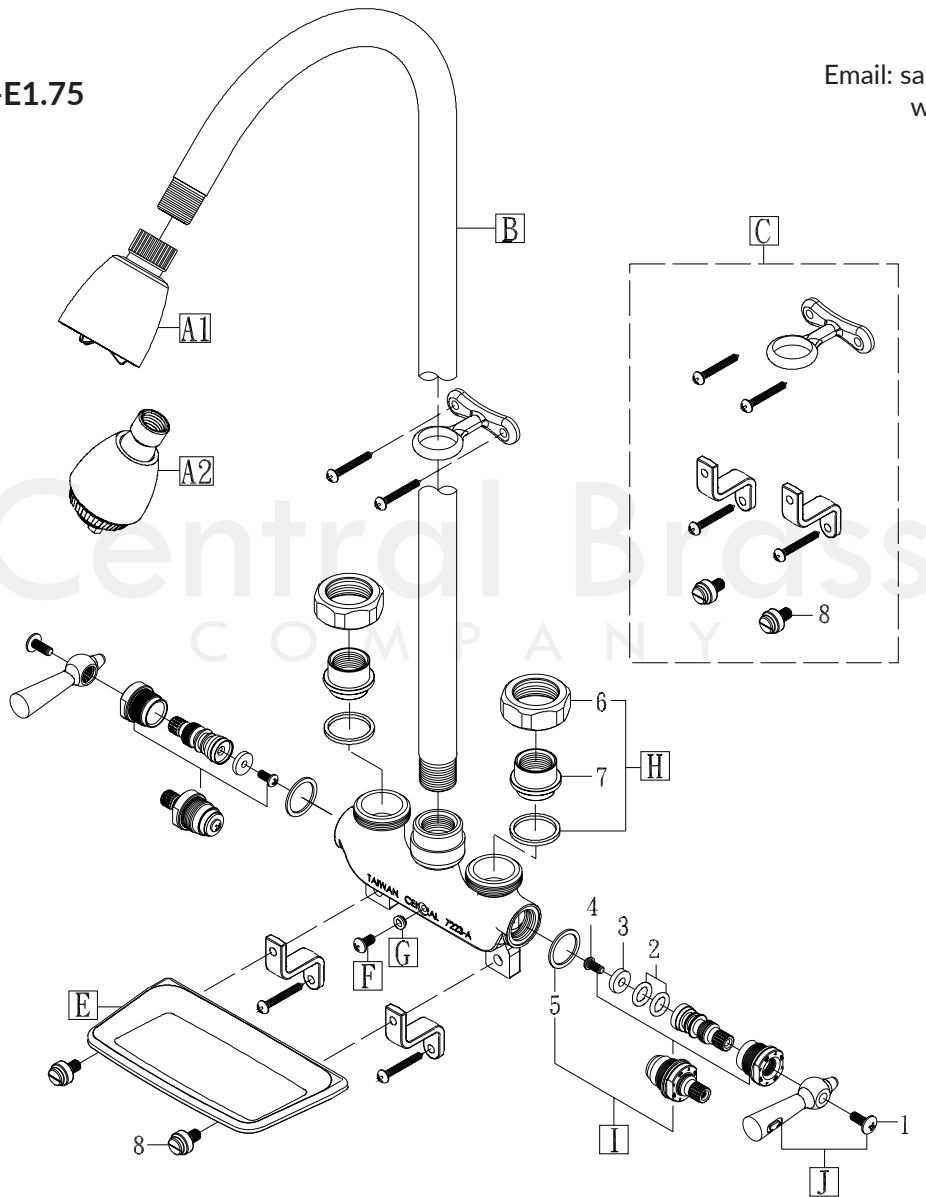

Model# 0477
 0477-RC
 0477-RC-E1.75

La Vergne, TN 37086
 Fax: 800.338.9414
 Email: sales@centralbrass.com
 www.centralbrass.com

ITEM#	DESCRIPTION	ITEM#	DESCRIPTION
A1	3034-1/2-02 Shower Head with Brass Shower Ball	I2	G-453-ELRC,ERRC Stem Assembly-Cold,Hot (For RC Only)
A2	OP-640027 1.75 GPM Showerhead (For E1.75 Only)	J	G-520-W Lever Laundry Faucet Handles Cold & Hot
B	157-I Riser, Galvanized Gooseneck		
C1	G-7237-477 Leg & Wall Bracket Group	1	X126-S Truss Head Screw-6/pk
C2	G-7237-477RC Leg & Wall Bracket Group (For RC Only)	2	X1038-453 O-Ring for Stem Assembly (25pcs/pk)
E	PF-259-X Brass Soap Dish	3	X901-WNN Seat Washer (25pcs/pk)
F	X105-H Round Head Screw Slotted-6/pk	4	X104 Round Head Seat Washer Screw (25/pk)
G	X420-N Nylon Washer-12/pk	5	X1028-Y Nylon Gasket (25pcs/pk)
H1	CS-49032 Combo Union Nuts & Sleeve-2/pk	6	X1876-BB Coupling Nut-2/pk
H2	CS-49032RC Combo Union Nuts & Sleeve-2/pk (For RC Only)	7	X1875 1/2" IP Union Inlets-2/pk
I1	G-453-EL,ER Stem Assembly-Cold,Hot	8	105-U Screw, Slotted

0477 Series/REV. 05 2017