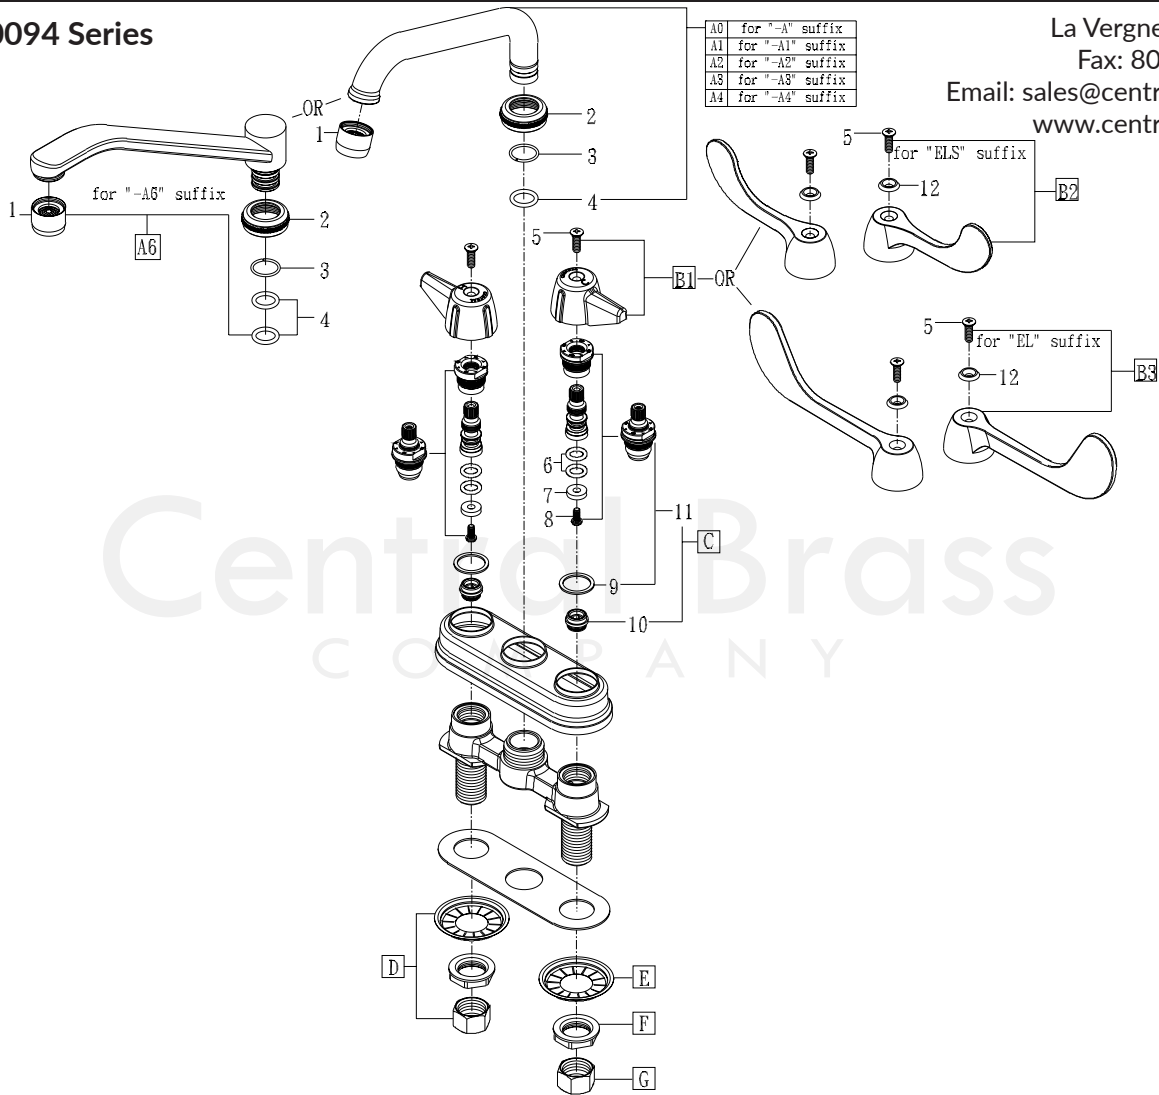

Model# 0094 Series

La Vergne, TN 37086

Fax: 800.338.9414

Email: sales@centralbrass.com

www.centralbrass.com

ITEM#	DESCRIPTION	ITEM#	DESCRIPTION			
A0	SU-2924-A (for "-A" suffix)	6"	Swivel Tube Spout With Aerator	1	CS-49014	55/64"-27Female Thread 1.5GPM Aerator
A1	SU-363-RA (for "-A1" suffix)	8"	Swivel Tube Spout With Aerator	2	XPF-782-D	Brass Spout Nut (2pcs/pk)
A2	SU-363-JA (for "-A2" suffix)	10"	Swivel Tube Spout With Aerator	3	X-166-FN	Snap Ring
A3	SU-363-LA (for "-A3" suffix)	12"	Swivel Tube Spout With Aerator	4	X1038-KN	O-Ring Epdm Rubber (25pcs/pk)
A4	SU-363-MA (for "-A4" suffix)	14"	Swivel Tube Spout With Aerator	5	X107-F	Oval Head Handle Phillips Screw (25/pk)
A6	SU-365-CA (for "-A6" suffix)	8"	Swivel D Style Spout With Aerator	6	X1038-453	O-Ring for Stem Assembly (25pcs/pk)
B1	G-523-C,H	Canopy Handle With Screw-Cold,Hot	7	X901-WNN	Seat Washer (25pcs/pk)	
B2	G-4147-C,H (for "ELS" suffix)	Wrist Handle (4")+Index Ring+Screw-C,H	8	X104	Round Head Seat Washer Screw (25/pk)	
B3	G-4149-C,H (for "EL" suffix)	Wrist Handle (6")+Index Ring+Screw-C,H	9	X1028-Y	Nylon Gasket (25pcs/pk)	
C	K-453-C,H	Stem Assembly With Replaceable Seat	10	X263-BC	Seat (10pcs/pk)	
D	G-913-A	Coupling Nuts & Washers (2 Sets)	11	G-453-EL,ER	Stem Assembly-Cold,Hot	
E	X54	Thinner Crowfoot Steel Washer-10/pk	12	X107FB,FR	Color Code Index Ring-Blue-5/pk	
F	X7133-AZ	Zinc Die Cast Locknut-10/pk				
G	X4015	Brass Coupling Nut-4/pk				

0094 Series/REV. 10 2016