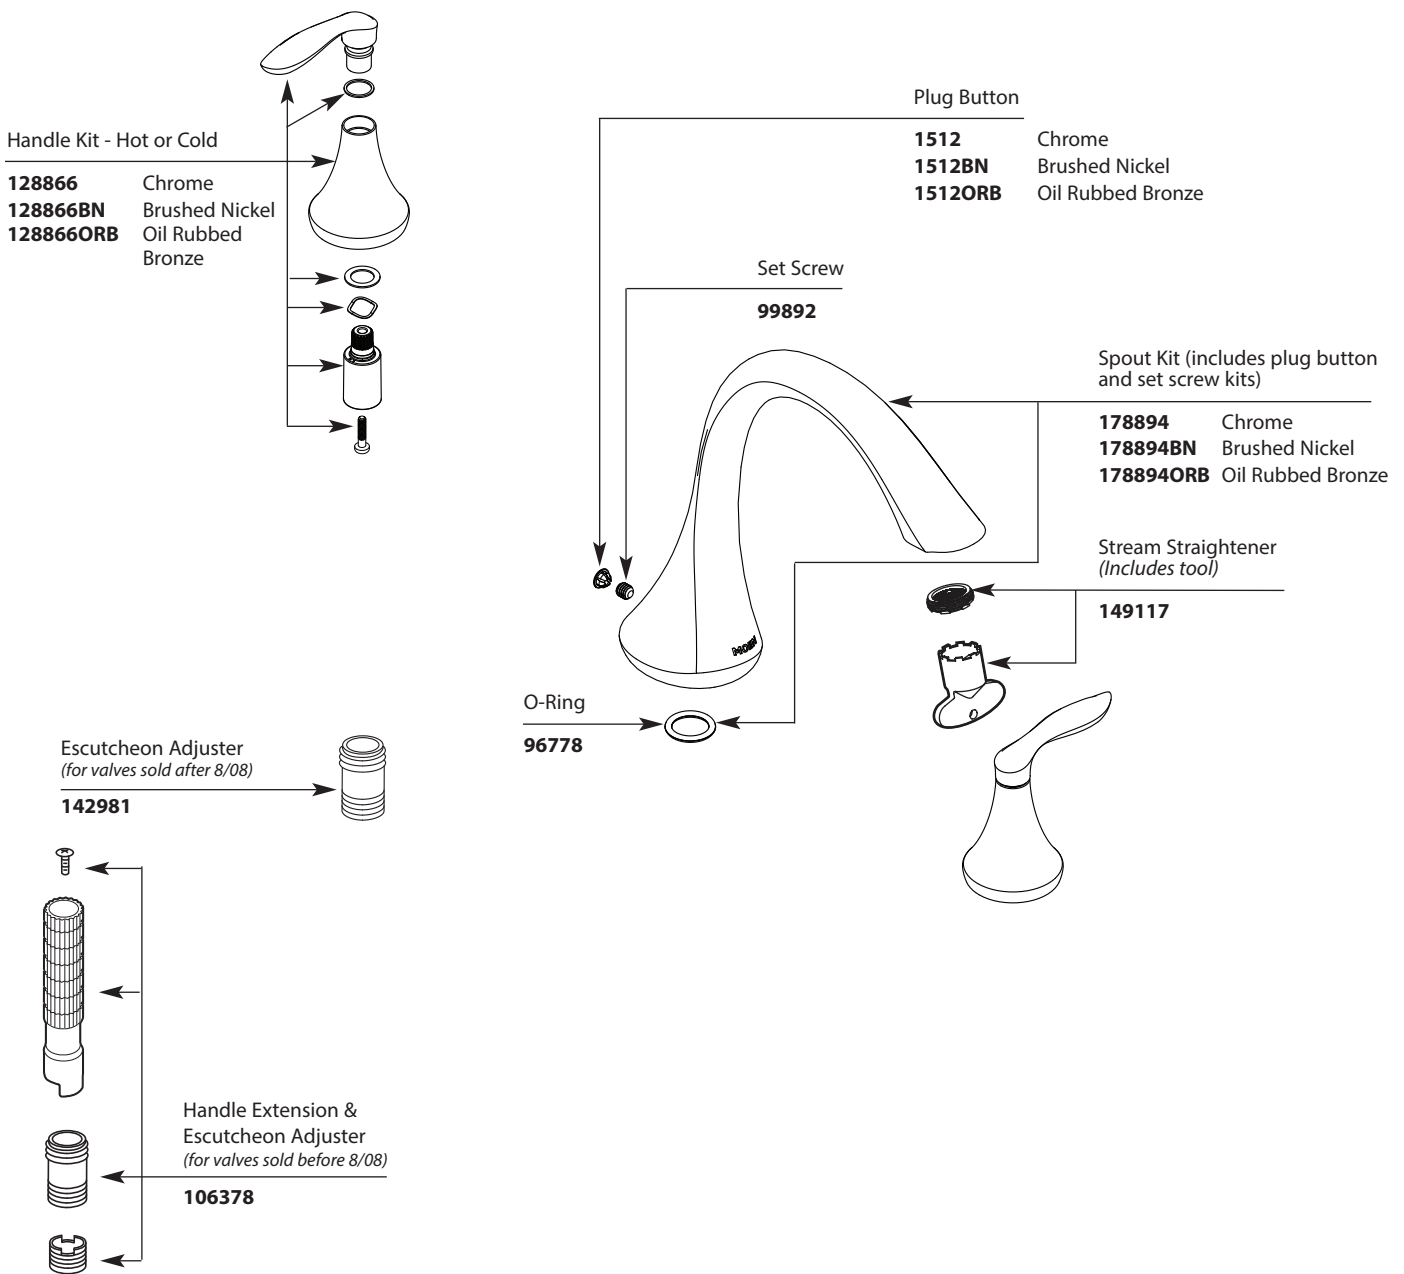

Buy it for looks. Buy it for life.®

Illustrated Parts

- Order by Part Number
- Trim can be used with either the 4792, 4793, 4794, 4796, 4797, 4798 valve

*There is more than 1 version of this model.
Page down to identify the version you have.*

EVA™		
Two Handle Roman Tub Faucet		
MODEL	HANDLE	FINISH
T943	Lever	Chrome
T943BN	Lever	Brushed Nickel
T943ORB	Lever	Oil Rubbed Bronze

Buy it for looks. Buy it for life.®

Illustrated Parts

- Order by Part Number
- Trim can be used with either the 4792, 4793, 4794, 4796, 4797, 4798 valve

EVA™		
Two Handle Roman Tub Faucet		
MODEL	HANDLE	FINISH
T943	Lever	Chrome
T943BN	Lever	Brushed Nickel
T943ORB	Lever	Oil Rubbed Bronze