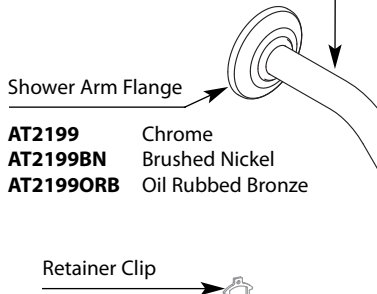

# Illustrated Parts

■ Order by Part Number

■ Trim can be used with 62300 series or 2500 series valve

BRANTFORD™ Posi-Temp® Single-Handle Tub/Shower Valve					
Valve Trim		Shower Only*		Tub/Shower*	
MODEL		MODEL		MODEL	
T2151	Chrome	T2152	Chrome	T2153	Chrome
T2151BN	Brushed Nickel	T2152BN	Brushed Nickel	T2153BN	Brushed Nickel
T2151ORB	Oil Rubbed Bronze	T2152ORB	Oil Rubbed Bronze	T2153ORB	Oil Rubbed Bronze
T62151	Chrome (Bulk)	T62152	Chrome (Bulk)	T62153	Chrome (Bulk)
		T2152EPBN	Brushed Nickel	T62156	Chrome (Bulk, less showerhead)
		T2152EPORB	Oil Rubbed Bronze	T2153EPBN	Brushed Nickel
		T62152EP	Chrome (Bulk)	T2153EPORB	Oil Rubbed Bronze
		T2152NHBN	Brushed Nickel	T62153EP	Chrome (Bulk)
		T2152NHORB	Oil Rubbed Bronze	T2153NHBN	Brushed Nickel
		T62152NH	Chrome (Bulk)	T2153NHORB	Oil Rubbed Bronze
				T62153NH	Chrome (Bulk)

\* All models include 2.5 gpm showerhead except those with EP suffix (1.75 gpm showerhead) or those with NH suffix (no showerhead)

Shower Arm

- 10154** Chrome
- 10154BN** Brushed Nickel
- 10154ORB** Oil Rubbed Bronze

- Shower Arm Flange
- AT2199** Chrome
  - AT2199BN** Brushed Nickel
  - AT2199ORB** Oil Rubbed Bronze

- Retainer Clip
- 96914**

Shower Head (2.5 gpm)      Shower Head (1.75 gpm)

- 6303** Chrome
- 6303BN** Brushed Nickel
- 6303ORB** Oil Rubbed Bronze
- 6303EP** Chrome
- 6303EPBN** Brushed Nickel
- 6303EPORB** Oil Rubbed Bronze