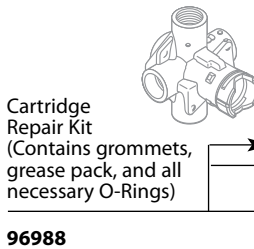

# Illustrated Parts

■ Order by Part Number

■ Trim can be used with 62300 series or 2500 series valve

BRANTFORD™ Posi-Temp® Single-Handle Tub/Shower Valve					
Valve Trim		Shower Only*		Tub/Shower*	
MODEL		MODEL		MODEL	
T2151	Chrome	T2152	Chrome	T2153	Chrome
T2151BN	Brushed Nickel	T2152BN	Brushed Nickel	T2153BN	Brushed Nickel
T2151ORB	Oil Rubbed Bronze	T2152ORB	Oil Rubbed Bronze	T2153ORB	Oil Rubbed Bronze
T62151	Chrome (Bulk)	T62152	Chrome (Bulk)	T62153	Chrome (Bulk)
		T2152EPBN	Brushed Nickel	T62156	Chrome (Bulk, less showerhead)
		T2152EPORB	Oil Rubbed Bronze	T2153EPBN	Brushed Nickel
		T62152EP	Chrome (Bulk)	T2153EPORB	Oil Rubbed Bronze
		T2152NHBN	Brushed Nickel	T62153EP	Chrome (Bulk)
		T2152NHORB	Oil Rubbed Bronze	T2153NHBN	Brushed Nickel
		T62152NH	Chrome (Bulk)	T2153NHORB	Oil Rubbed Bronze
				T62153NH	Chrome (Bulk)

\* All models include 2.5 gpm showerhead except those with EP suffix (1.75 gpm showerhead) or those with NH suffix (no showerhead)

Shower Arm

- 10154** Chrome
- 10154BN** Brushed Nickel
- 10154ORB** Oil Rubbed Bronze

- Shower Arm Flange
- AT2199** Chrome
  - AT2199BN** Brushed Nickel
  - AT2199ORB** Oil Rubbed Bronze

- Retainer Clip
- 96914**

Shower Head (2.5 gpm)      Shower Head (1.75 gpm)

- 6303** Chrome
- 6303BN** Brushed Nickel
- 6303ORB** Oil Rubbed Bronze
- 6303EP** Chrome
- 6303EPBN** Brushed Nickel
- 6303EPORB** Oil Rubbed Bronze