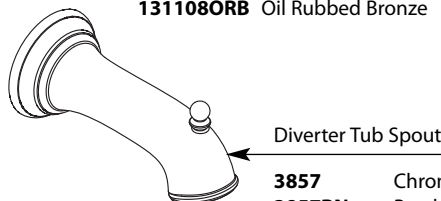

- Shower Arm Flange
- AT2199** Chrome
  - AT2199BN** Brushed Nickel
  - AT2199ORB** Oil Rubbed Bronze

- Retainer Clip
- 96914**

Shower Head (2.5 gpm)      Shower Head (1.75 gpm)

- 6303** Chrome
- 6303BN** Brushed Nickel
- 6303ORB** Oil Rubbed Bronze
- 6303EP** Chrome
- 6303EPBN** Brushed Nickel
- 6303EPORB** Oil Rubbed Bronze

Temperature Limit Stop

- 106479**

Plaster Ground

- 12574**

Escutcheon

- 131108** Chrome
- 131108BN** Brushed Nickel
- 131108ORB** Oil Rubbed Bronze

Escutcheon Screws (2)

- 15528** Chrome
- 163BN** Brushed Nickel
- 163WR** Wrought Iron

**Obsolete Handle Style  
From Models Prior to 4/11  
Replace with 131109**

- Diverter Tub Spout
- 3857** Chrome
  - 3857BN** Brushed Nickel
  - 3857ORB** Oil Rubbed Bronze

Handle Kit

- 131109** Chrome
- 131109BN** Brushed Nickel
- 131109ORB** Oil Rubbed Bronze