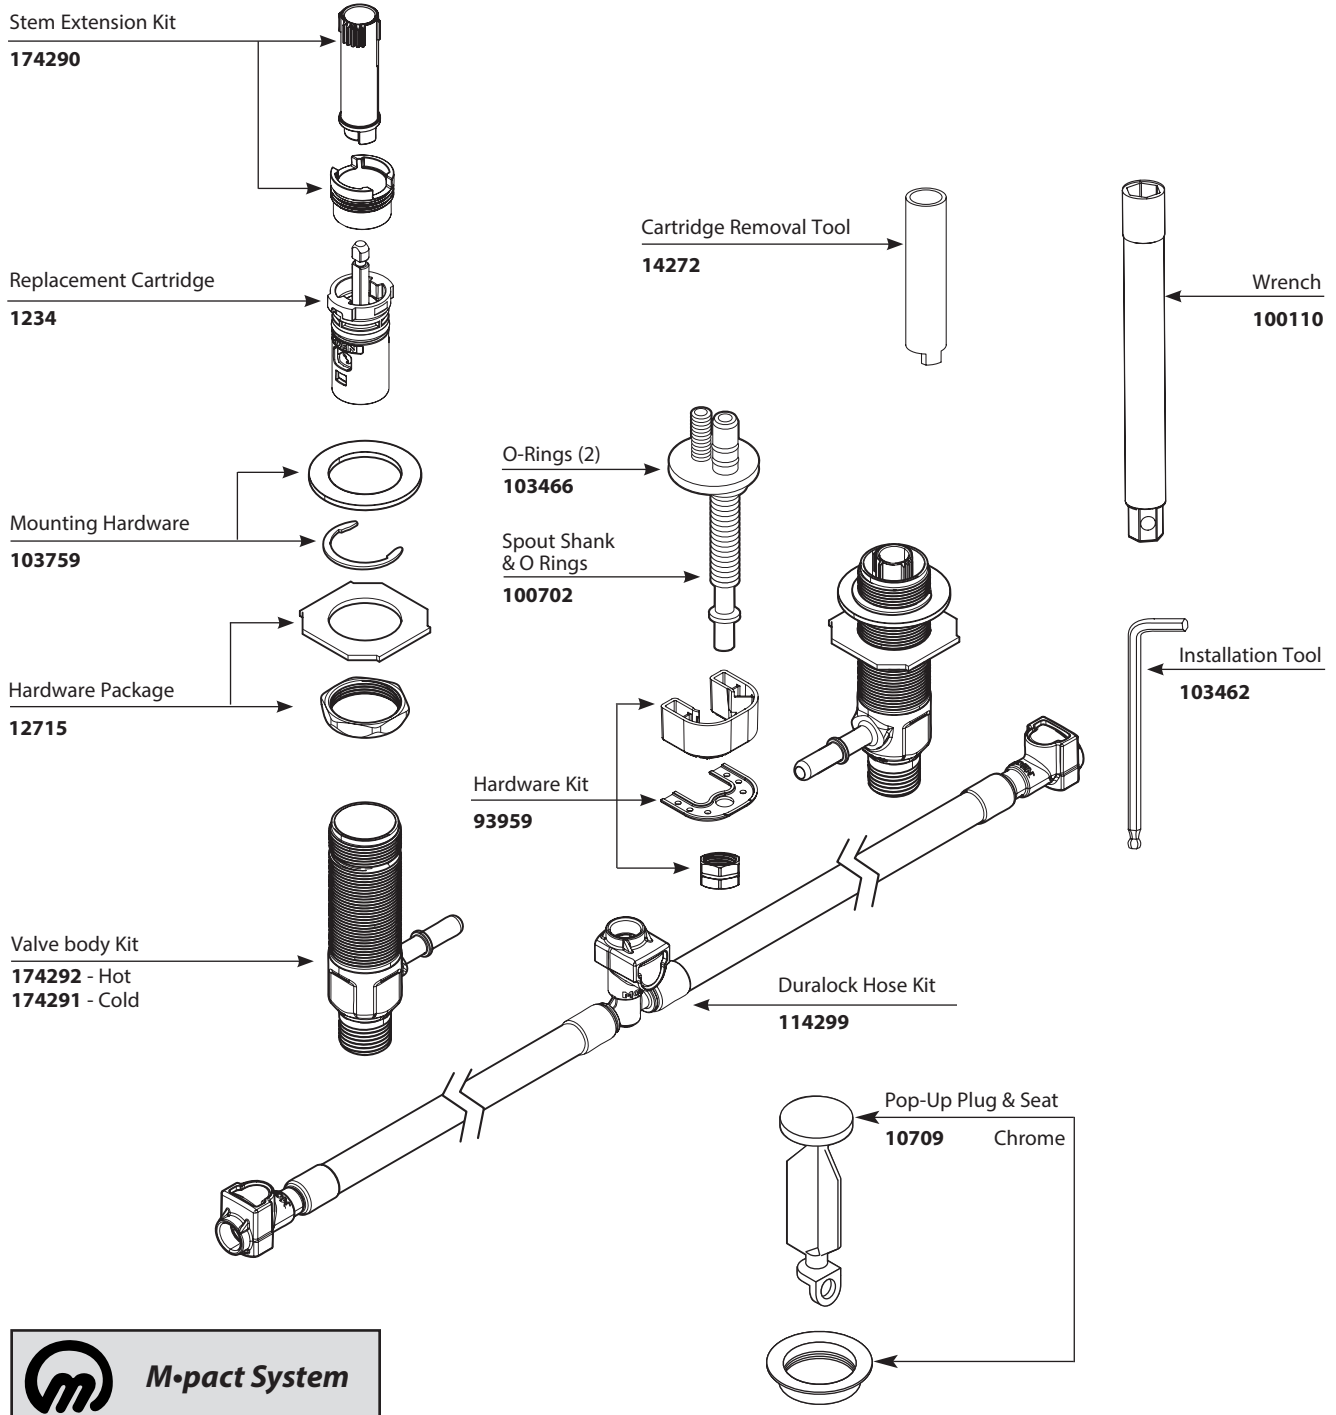

Buy it for looks. Buy it for life.®

*There is more than 1 version of this model.
Page down to identify the version you have.*

■ **Order by Part Number**

Illustrated Parts

M-PACT VALVE	
Widespread Lavatory Rough-in Valve	
MODEL	PACK TYPE
9000	Single
69000	Bulk (6 per carton)

TO ORDER PARTS CALL: 1-800-BUY-MOEN
www.moen.com

Buy it for looks. Buy it for life.®

■ Order by Part Number

Illustrated Parts

M•PACT VALVE	
Widespread Lavatory Rough-in Valve	
MODEL	PACK TYPE
9000	Single
69000	Bulk (6 per carton)

Buy it for looks. Buy it for life.®

■ Order by Part Number

Illustrated Parts

M-PACT VALVE	
Widespread Lavatory Rough-in Valve	
<u>MODEL</u>	<u>PACK TYPE</u>
9000	Single
69000	Bulk (6 per carton)

Buy it for looks. Buy it for life.®

■ Order by Part Number

Illustrated Parts

VALVE	
Widespread Lavatory Rough-in Valve	
MODEL	PACK TYPE
9000	Single
69000	Bulk (6 per carton)