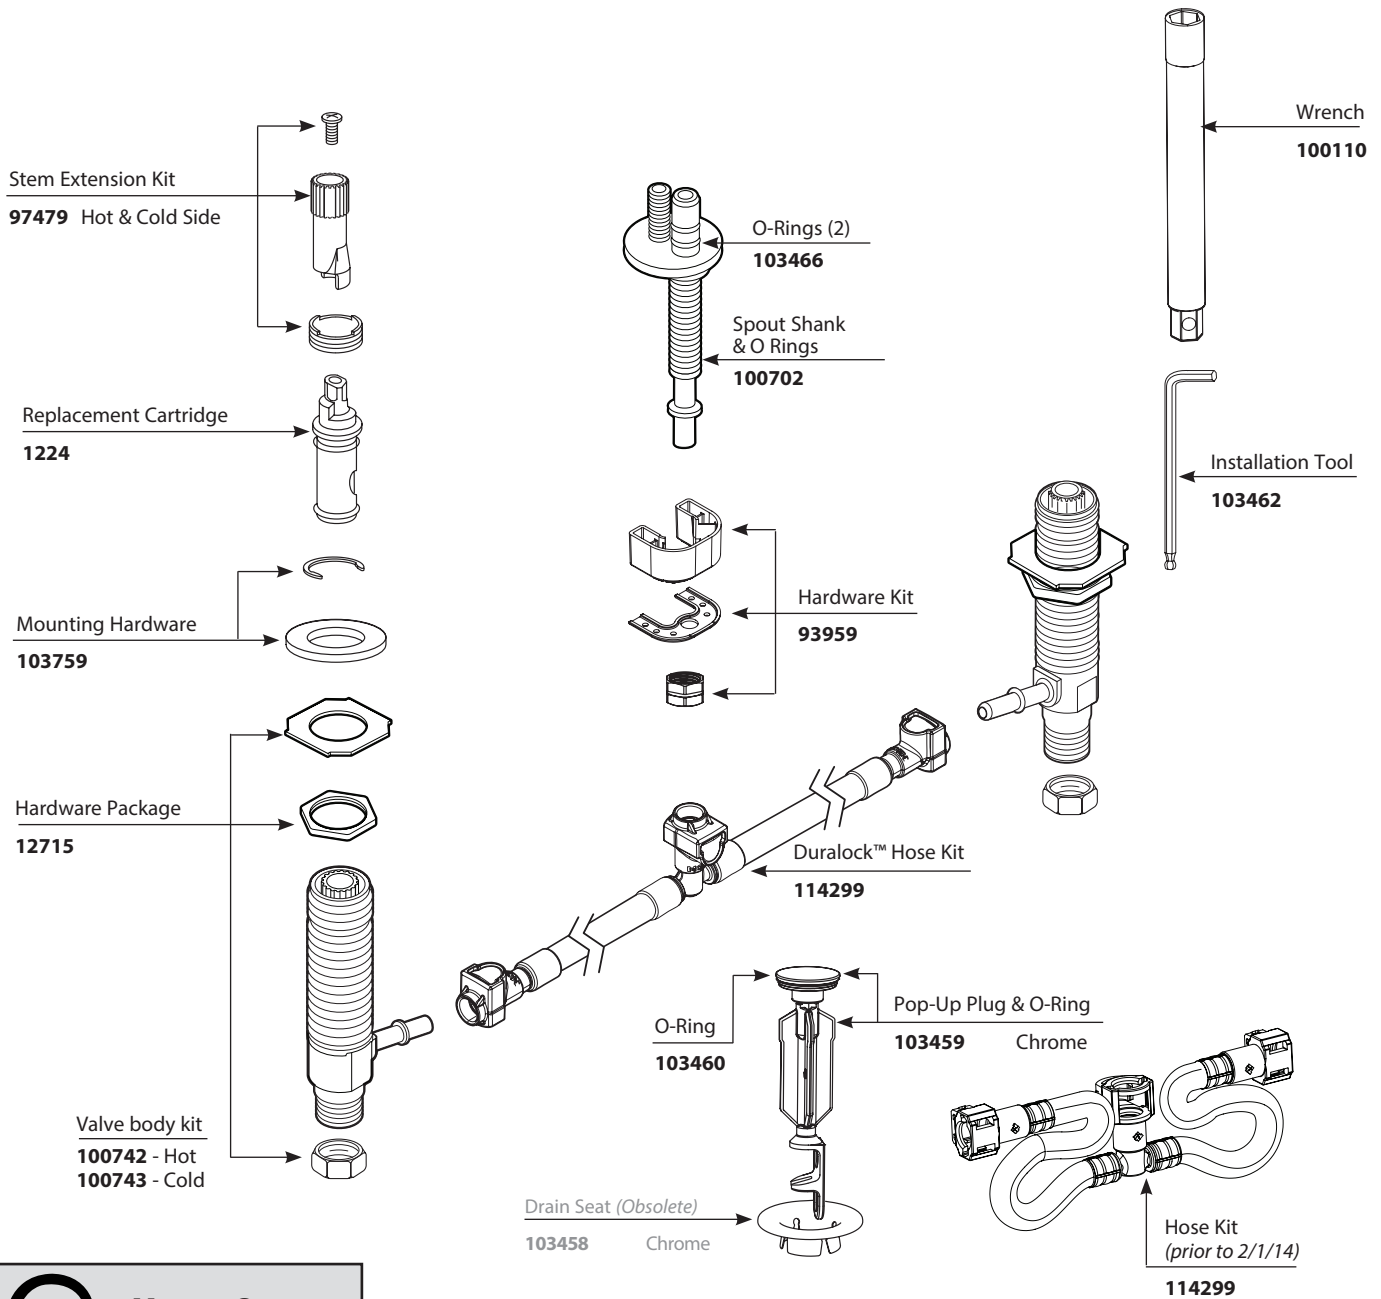

TO ORDER PARTS CALL: 1-800-BUY-MOEN
www.moen.com

Buy it for looks. Buy it for life.®

■ Order by Part Number

Illustrated Parts

M•PACT VALVE	
Widespread Lavatory Rough-in Valve	
MODEL	PACK TYPE
9000	Single
69000	Bulk (6 per carton)

Buy it for looks. Buy it for life.®

■ Order by Part Number

Illustrated Parts

M-PACT VALVE	
Widespread Lavatory Rough-in Valve	
<u>MODEL</u>	<u>PACK TYPE</u>
9000	Single
69000	Bulk (6 per carton)

Buy it for looks. Buy it for life.®

■ Order by Part Number

Illustrated Parts

VALVE	
Widespread Lavatory Rough-in Valve	
MODEL	PACK TYPE
9000	Single
69000	Bulk (6 per carton)