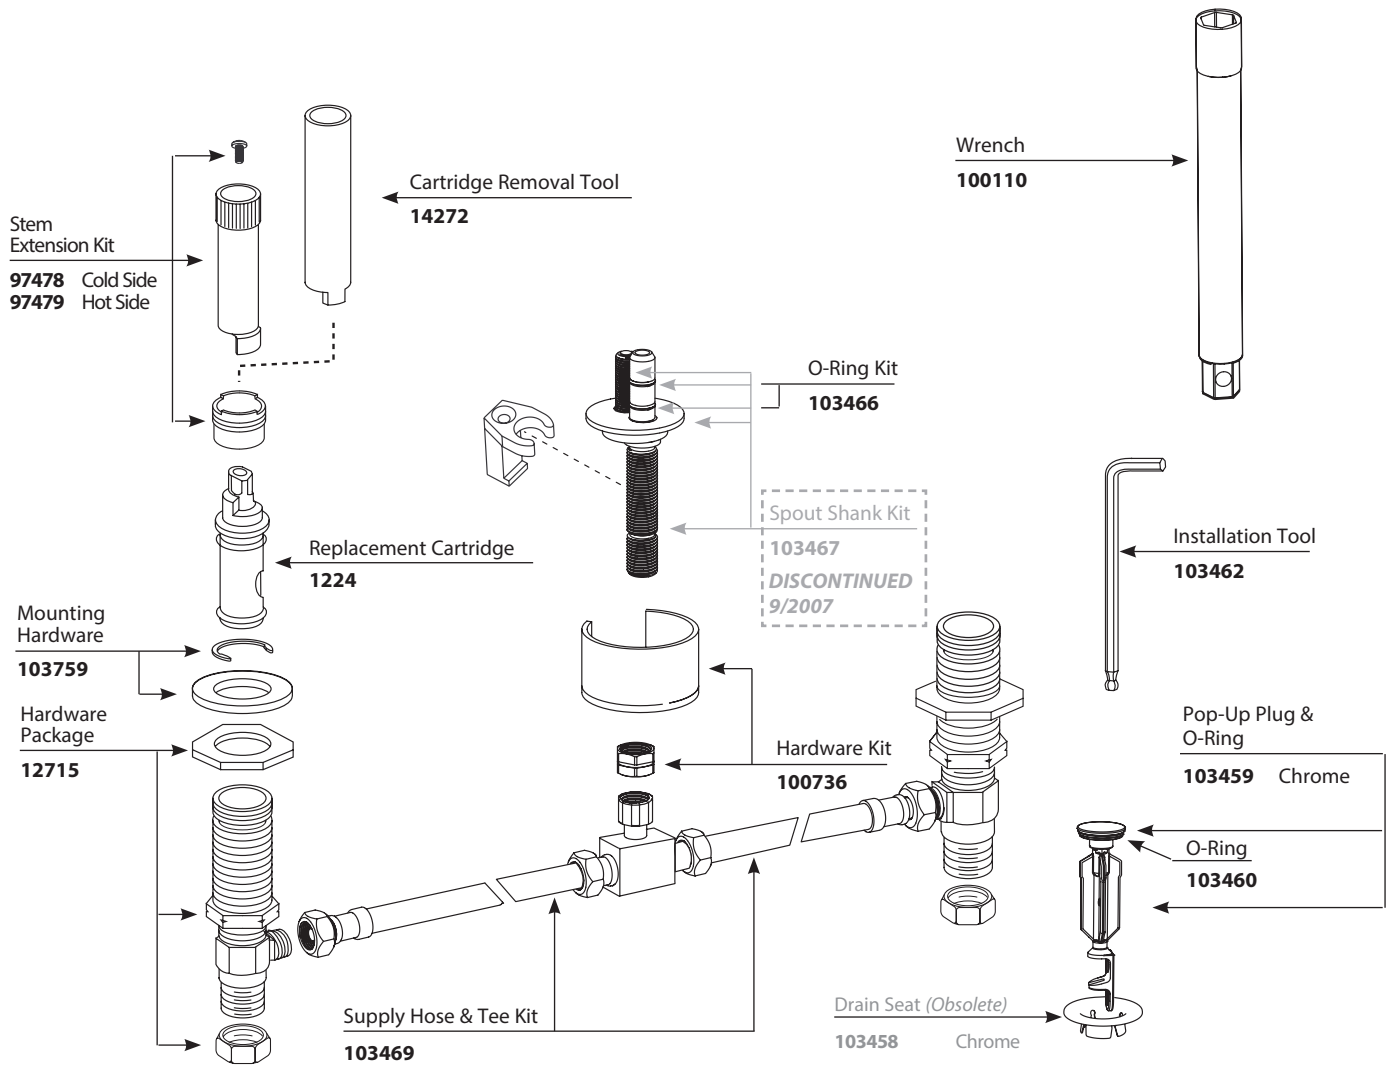

TO ORDER PARTS CALL: 1-800-BUY-MOEN
www.moen.com

Buy it for looks. Buy it for life.®

■ Order by Part Number

Illustrated Parts

M•PACT VALVE	
Widespread Lavatory Rough-in Valve	
MODEL	PACK TYPE
9000	Single
69000	Bulk (6 per carton)

Buy it for looks. Buy it for life.®

■ Order by Part Number

Illustrated Parts

M-PACT VALVE	
Widespread Lavatory Rough-in Valve	
<u>MODEL</u>	<u>PACK TYPE</u>
9000	Single
69000	Bulk (6 per carton)

Buy it for looks. Buy it for life.®

■ Order by Part Number

Illustrated Parts

VALVE	
Widespread Lavatory Rough-in Valve	
MODEL	PACK TYPE
9000	Single
69000	Bulk (6 per carton)