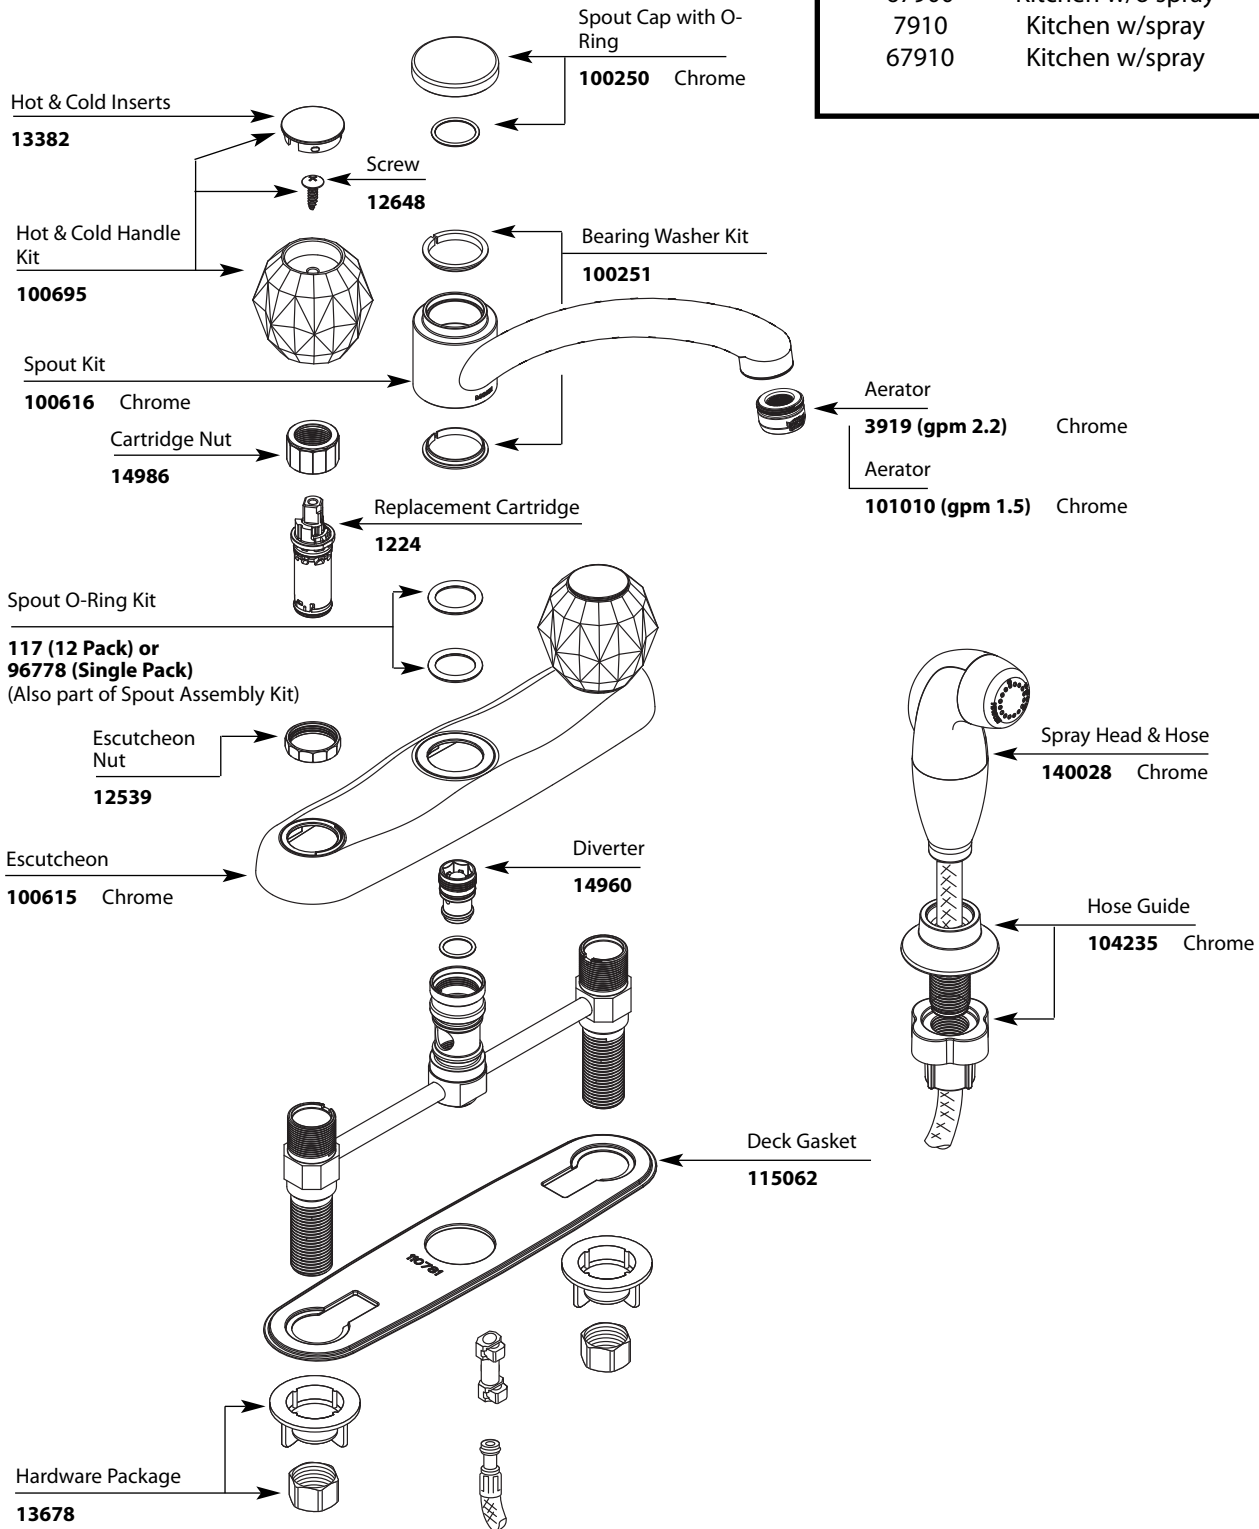

Buy it for looks. Buy it for life.®

Illustrated Parts

■ **Order by Part Number**

There is more than 1 version of this model.
Page down to identify the version you have.

CHATEAU®		
Two-Handle Lever Style Faucet		
MODEL	TYPE	FINISH
7900	Kitchen w/o spray	Chrome
67900	Kitchen w/o spray	Chrome
7910	Kitchen w/spray	Chrome
67910	Kitchen w/spray	Chrome

Buy it for looks. Buy it for life.®

Illustrated Parts

■ Order by Part Number

CHATEAU®		
Two-Handle Lever Style Faucet		
MODEL	HANDLE	FINISH
7900	Acrylic Knob	Chrome
67900	Acrylic Knob	Chrome