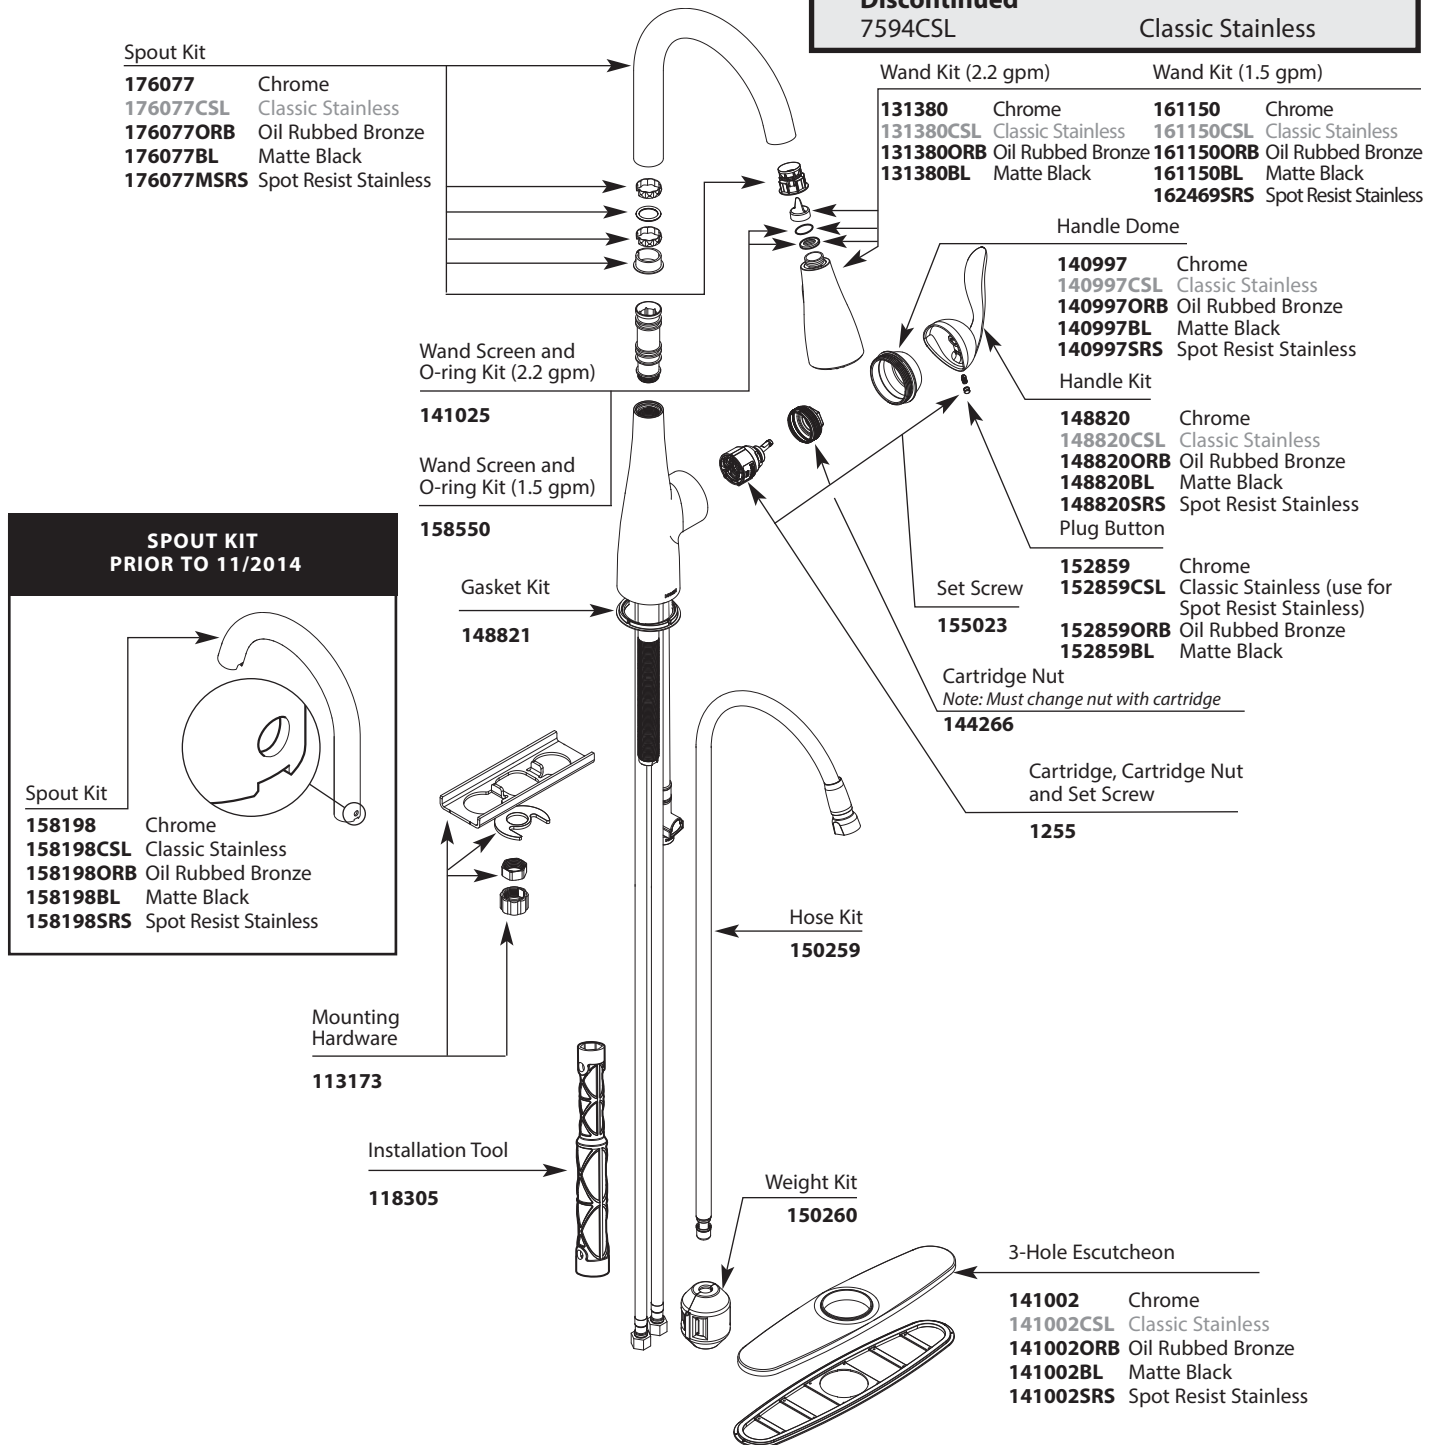

Buy it for looks. Buy it for life.®

■ Order by Part Number

*There is more than 1 version of this model.
Page down to identify the version you have.*

Illustrated Parts

ARBOR™ Single-Handle High Arc Pulldown Kitchen Faucet	
MODELS	FINISH
7594C	Chrome
7594ORB	Oil Rubbed Bronze
7594BL	Matte Black
7594SRS	Spot Resist Stainless
Discontinued 7594CSL	Classic Stainless

Buy it for looks. Buy it for life.®

■ Order by Part Number

Illustrated Parts

ARBOR™	
Single-Handle High Arc Pulldown Kitchen Faucet	
MODELS	FINISH
7594C	Chrome
7594CSL	Classic Stainless
7594ORB	Oil Rubbed Bronze
7594BL	Matte Black
7594SRS	Spot Resist Stainless