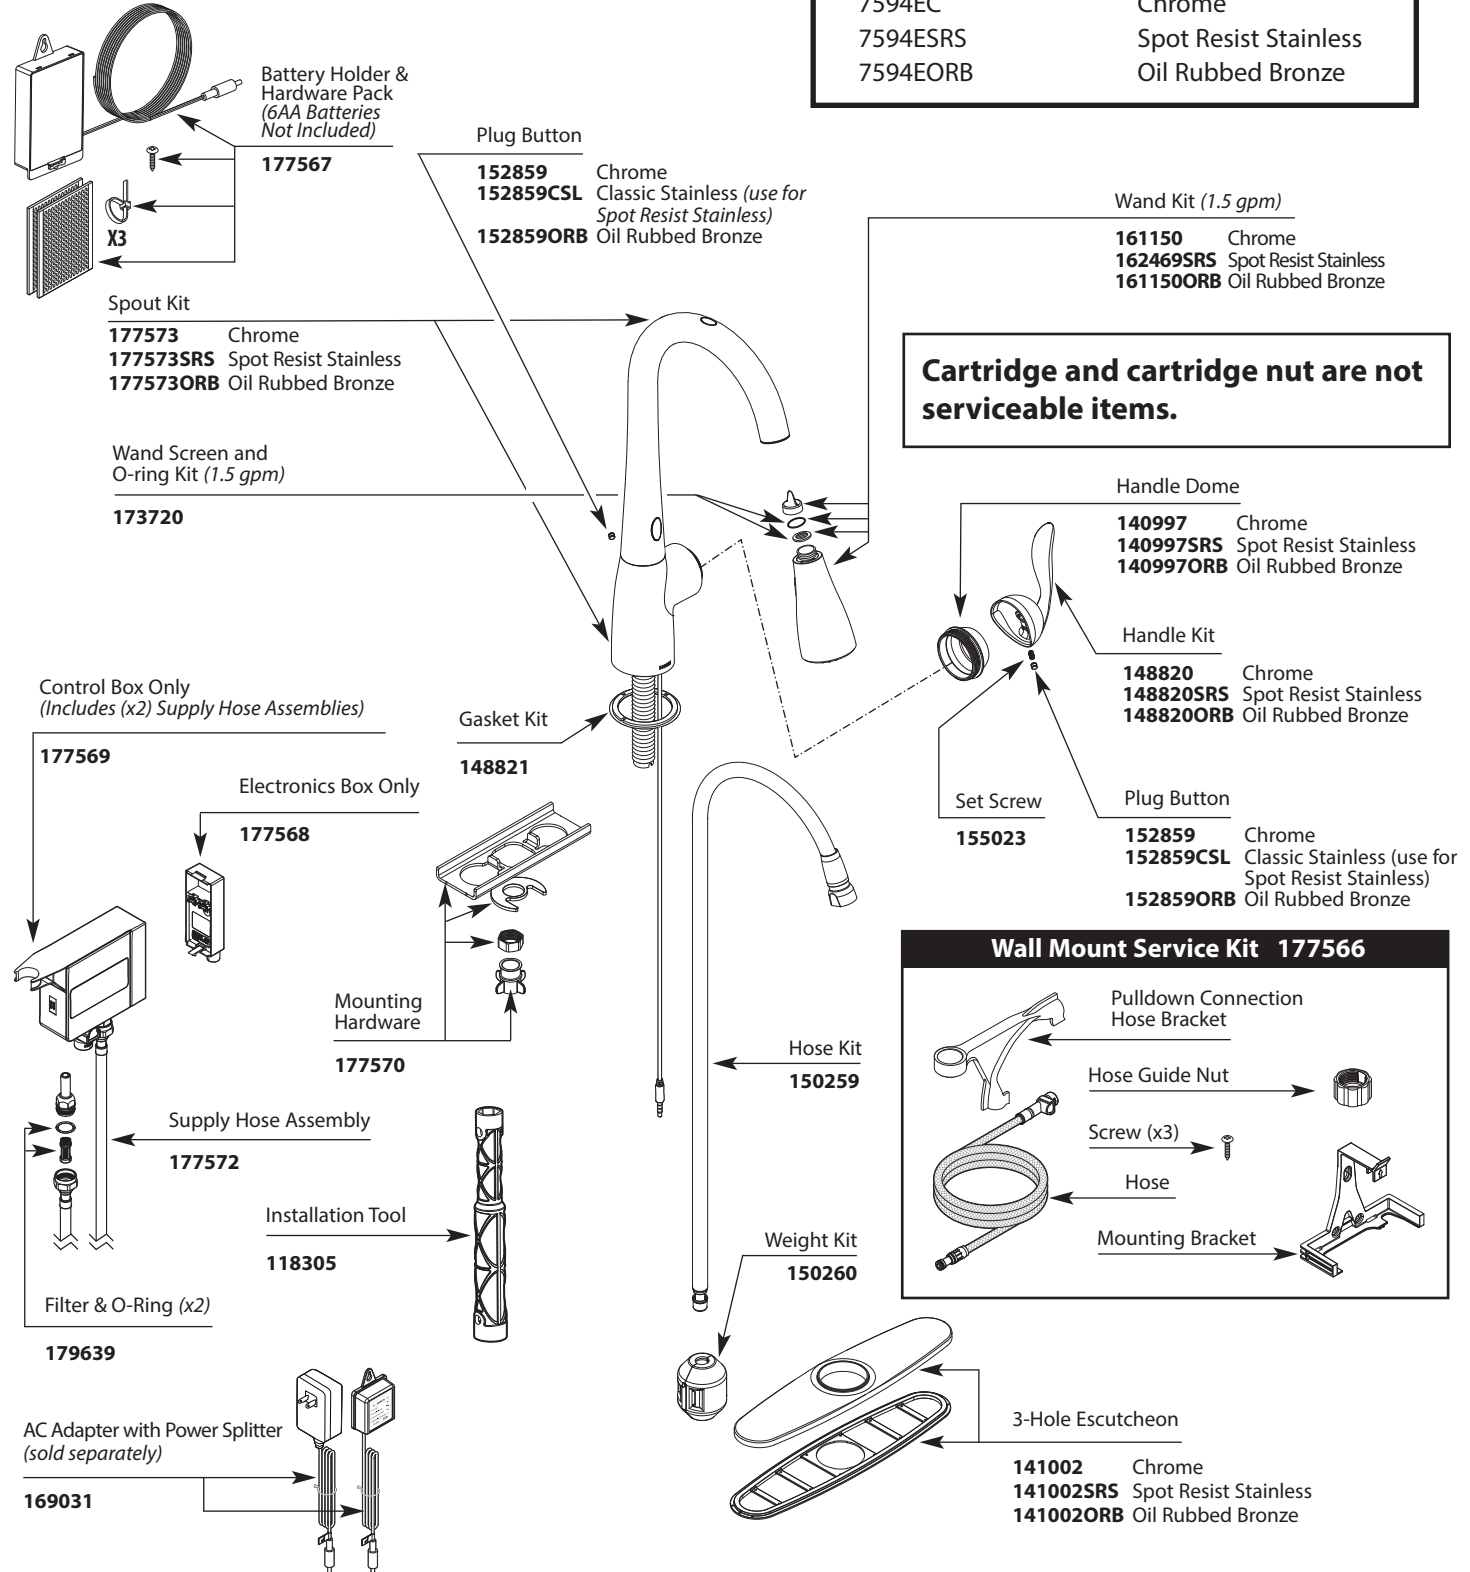

Buy it for looks. Buy it for life.®

■ Order by Part Number

There is more than 1 version of this model
Page down to identify the version you have

Illustrated Parts

ARBOR™ with MOTIONSENSE™ Hands-Free, Single-Handle High Arc Pulldown Kitchen Faucet	
MODELS	FINISH
7594EC	Chrome
7594ESRS	Spot Resist Stainless
7594EORB	Oil Rubbed Bronze

Buy it for looks. Buy it for life.®

■ Order by Part Number

Illustrated Parts

ARBOR™ with MOTIONSENSE™ Hands-Free, Single-Handle High Arc Pulldown Kitchen Faucet

MODELS

- 7594EC
- 7594ESRS
- 7594EORB

FINISH

- Chrome
- Spot Resist Stainless
- Oil Rubbed Bronze