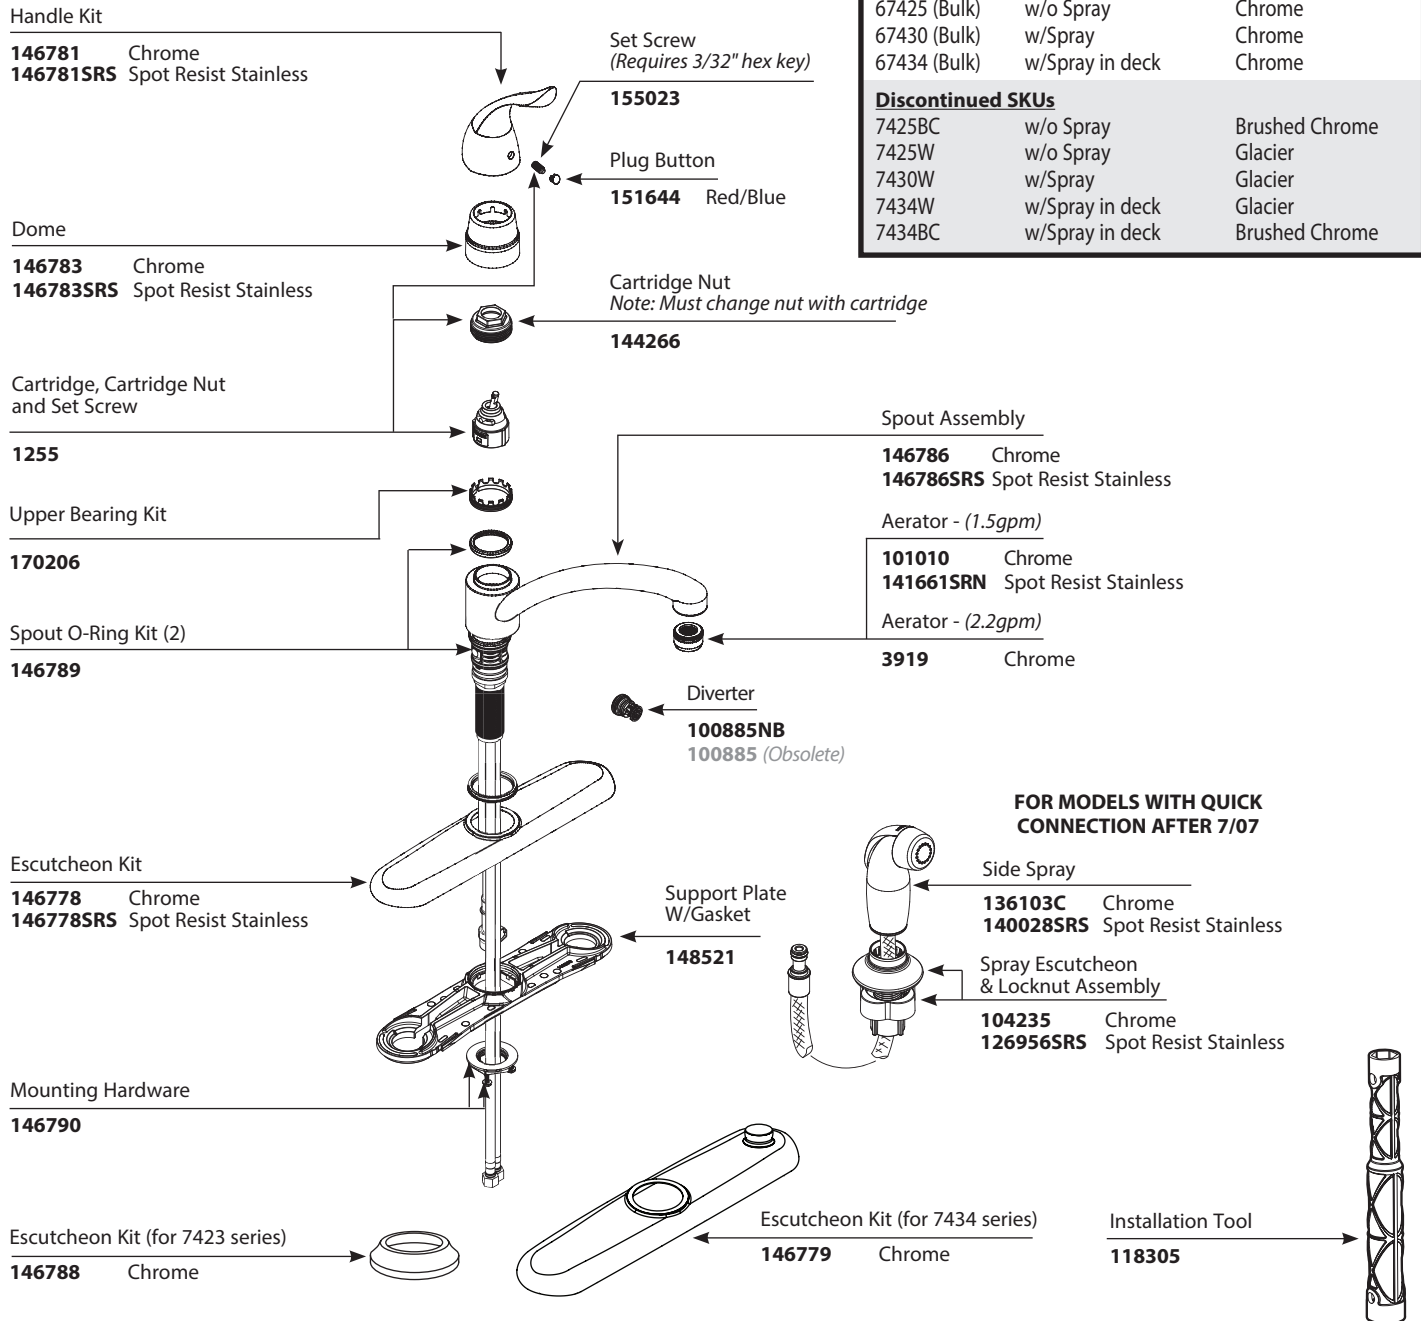

Buy it for looks. Buy it for life.®

■ Order by Part Number

*There is more than one version of this model.
Page down to identify the version you have.*

Illustrated Parts

CHATEAU® Single-Handle Kitchen Faucet

MODEL		FINISH
7423	w/o Spray	Chrome
7425	w/o Spray	Chrome
7425SRS	w/o Spray	Spot Resist Stainless
7437	w/Spray	Chrome
7430	w/Spray	Chrome
7430SRS	w/Spray	Spot Resist Stainless
7434	w/Spray in deck	Chrome
67425 (Bulk)	w/o Spray	Chrome
67430 (Bulk)	w/Spray	Chrome
67434 (Bulk)	w/Spray in deck	Chrome

Discontinued SKUs		
7425BC	w/o Spray	Brushed Chrome
7425W	w/o Spray	Glacier
7430W	w/Spray	Glacier
7434W	w/Spray in deck	Glacier
7434BC	w/Spray in deck	Brushed Chrome