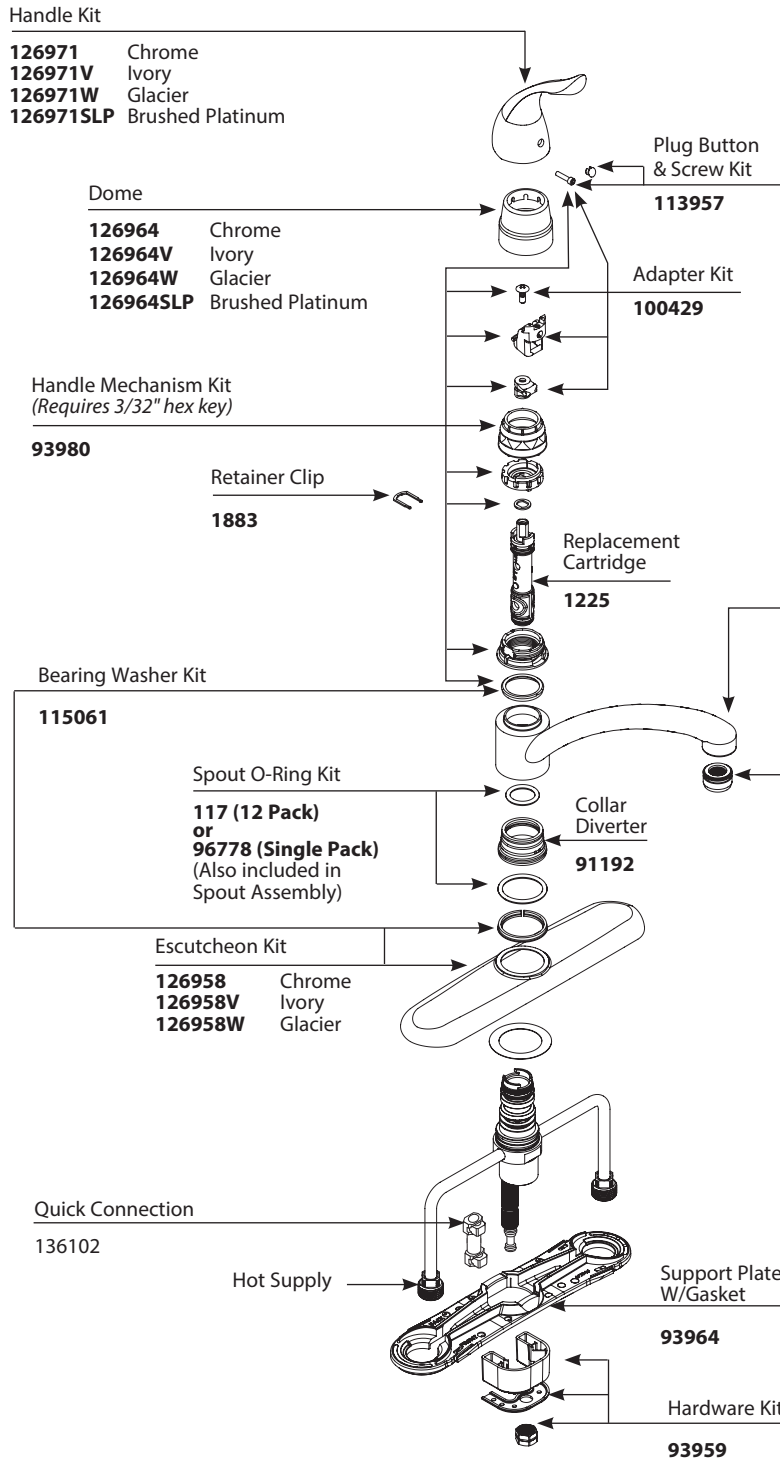

Installation Tool

100110

HANDLE PLUG BUTTON PRIOR TO 1/2011

Plug
Button Kit

137403

QUICK CONNECTION PRIOR TO 12/2009

Hose
Adapter

136101

HOSE ADAPTER CLIP

Clip

152767

Buy it for looks. Buy it for life.®

■ Order by Part Number

Illustrated Parts

CHATEAU® Single-Handle Kitchen Faucet		
MODEL		FINISH
7425	4" Supplies w/o Spray	Chrome
7425BC	4" Supplies w/o Spray	Brushed Chrome
7425W	4" Supplies w/o Spray	Glacier
67425	4" Supplies w/o Spray	Chrome
7430	4" Supplies w/ Spray	Chrome
7430BC	4" Supplies w/ Spray	Brushed Chrome
7430W	4" Supplies w/ Spray	Glacier
67430	4" Supplies w/ Spray	Chrome
87430	4" Supplies w/ Spray	Chrome
DISCONTINUED SKUS		
7442	4" Supplies w/ Spray	Chrome
7425S	4" Supplies w/o Spray	Sand
7425SLP	4" Supplies w/o Spray	Brushed Platinum
7425V	4" Supplies w/o Spray	Ivory
7426	4" Supplies w/ Swing 'N' Spray	Chrome
7430S	4" Supplies w/ Spray	Sand
7430V	4" Supplies w/ Spray	Ivory
7430SLP	4" Supplies w/ Spray	Brushed Platinum
67424	16" Supplies w/o Spray	Chrome
67433	16" Supplies w/ Spray	Chrome
67442	4" Supplies w/ Spray	Chrome
87430SLP	4" Supplies w/ Spray	Brushed Platinum
87430V	4" Supplies w/ Spray	Ivory
87430W	4" Supplies w/ Spray	Glacier