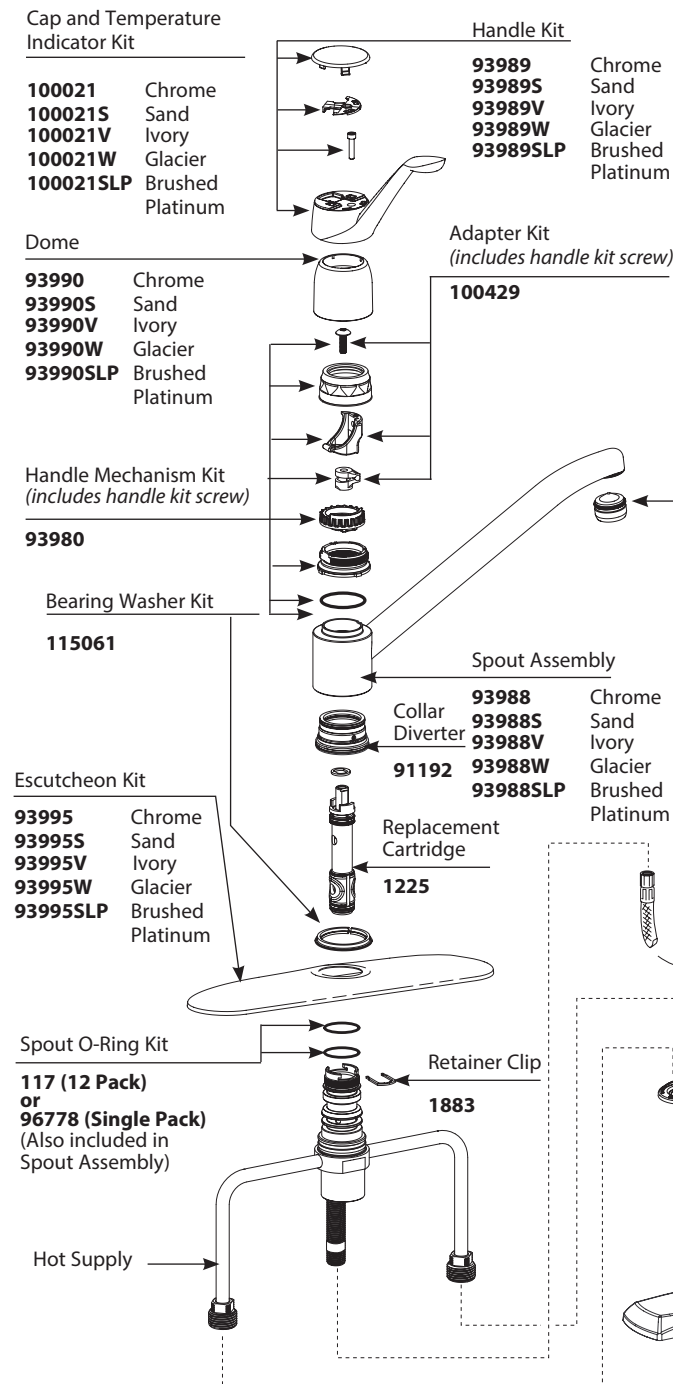

Buy it for looks. Buy it for life.®

■ Order by Part Number

For models sold before 1/2/06

Illustrated Parts