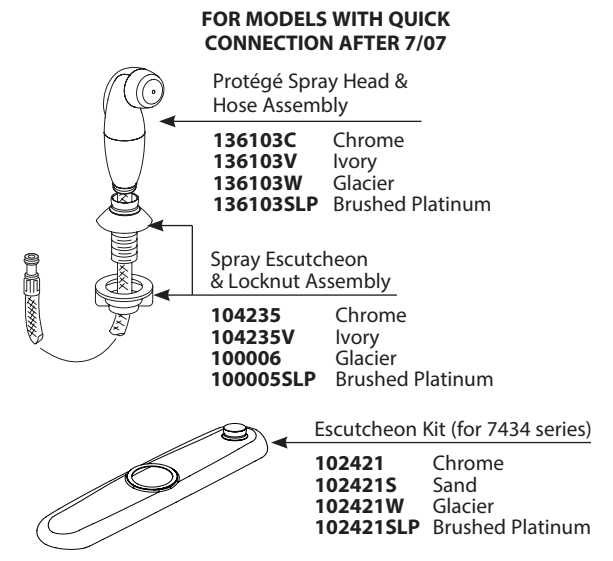

Installation Tool

100110

HANDLE PLUG BUTTON PRIOR TO 1/2011

Plug
Button Kit

137403

QUICK CONNECTION PRIOR TO 12/2009

Hose
Adapter

136101

HOSE ADAPTER CLIP

Clip

152767

Buy it for looks. Buy it for life.®

■ Order by Part Number

Illustrated Parts

CHATEAU® Single-Handle Kitchen Faucet		
MODEL		FINISH
7425	4" Supplies w/o Spray	Chrome
7425BC	4" Supplies w/o Spray	Brushed Chrome
7425W	4" Supplies w/o Spray	Glacier
67425	4" Supplies w/o Spray	Chrome
7430	4" Supplies w/ Spray	Chrome
7430BC	4" Supplies w/ Spray	Brushed Chrome
7430W	4" Supplies w/ Spray	Glacier
67430	4" Supplies w/ Spray	Chrome
87430	4" Supplies w/ Spray	Chrome
DISCONTINUED SKUS		
7442	4" Supplies w/ Spray	Chrome
7425S	4" Supplies w/o Spray	Sand
7425SLP	4" Supplies w/o Spray	Brushed Platinum
7425V	4" Supplies w/o Spray	Ivory
7426	4" Supplies w/ Swing 'N' Spray	Chrome
7430S	4" Supplies w/ Spray	Sand
7430V	4" Supplies w/ Spray	Ivory
7430SLP	4" Supplies w/ Spray	Brushed Platinum
67424	16" Supplies w/o Spray	Chrome
67433	16" Supplies w/ Spray	Chrome
67442	4" Supplies w/ Spray	Chrome
87430SLP	4" Supplies w/ Spray	Brushed Platinum
87430V	4" Supplies w/ Spray	Ivory
87430W	4" Supplies w/ Spray	Glacier