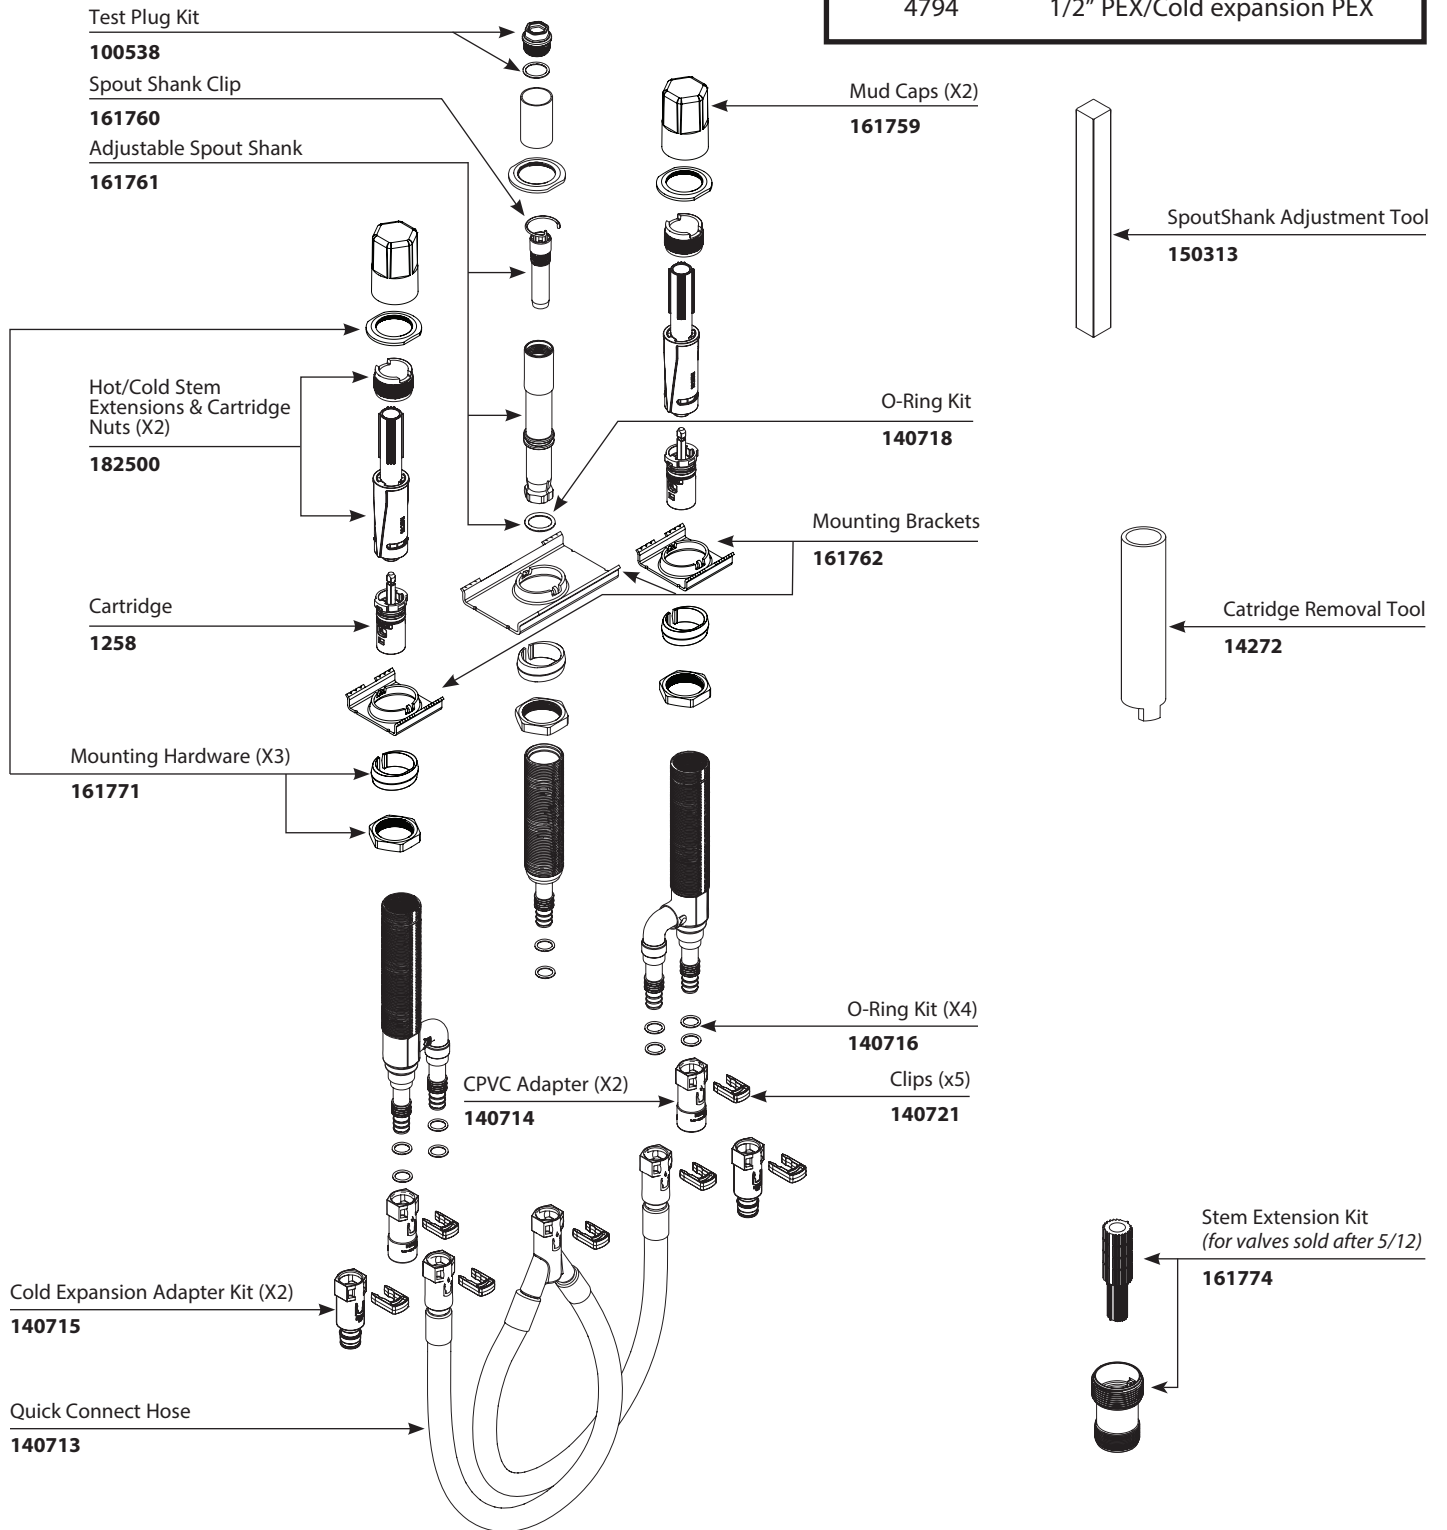

Buy it for looks. Buy it for life.®

■ Order by Part Number

*There is more than 1 version of this model.
Page down to identify the version you have.*

(For parts made after 9/2017)

Illustrated Parts

ADJUSTABLE ROMAN TUB VALVE Two-Handle Rough in	
MODEL	CONNECTIONS
4793	1/2" PEX/CPVC
4794	1/2" PEX/Cold expansion PEX

Buy it for looks. Buy it for life.®

Illustrated Parts

■ Order by Part Number

ADJUSTABLE ROMAN TUB VALVE Two-Handle Rough in	
MODEL	CONNECTIONS
4793	1/2" PEX/CPVC
4794	1/2" PEX/Cold expansion PEX