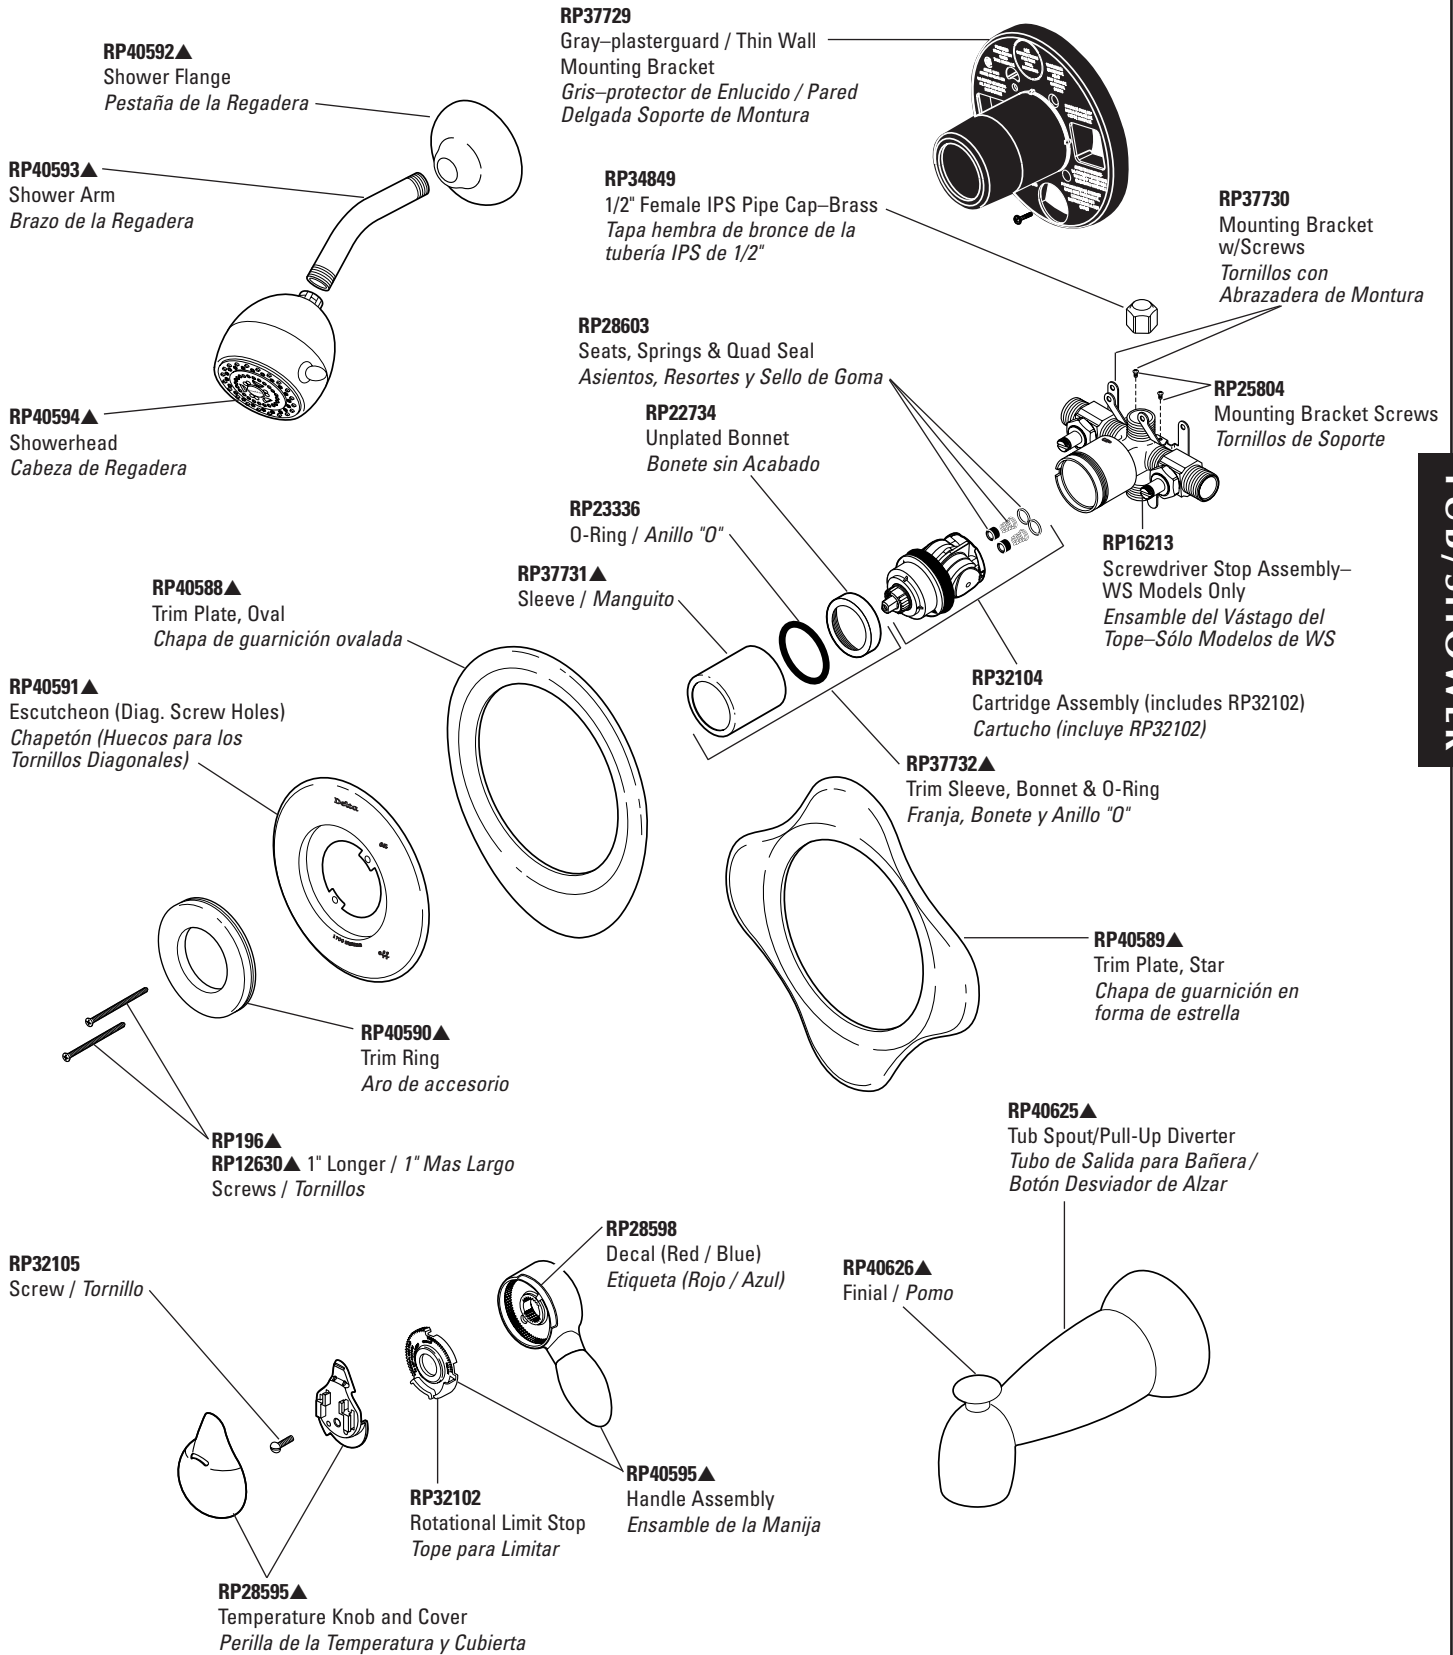

Single Handle Monitor® Bath Valves

Válvulas de Bañeras Monitor® de Manija Sencilla

MICHAEL GRAVES
COLLECTION

Models/Modelos 1728, 1768 & 1769 Series

TUB/SHOWER