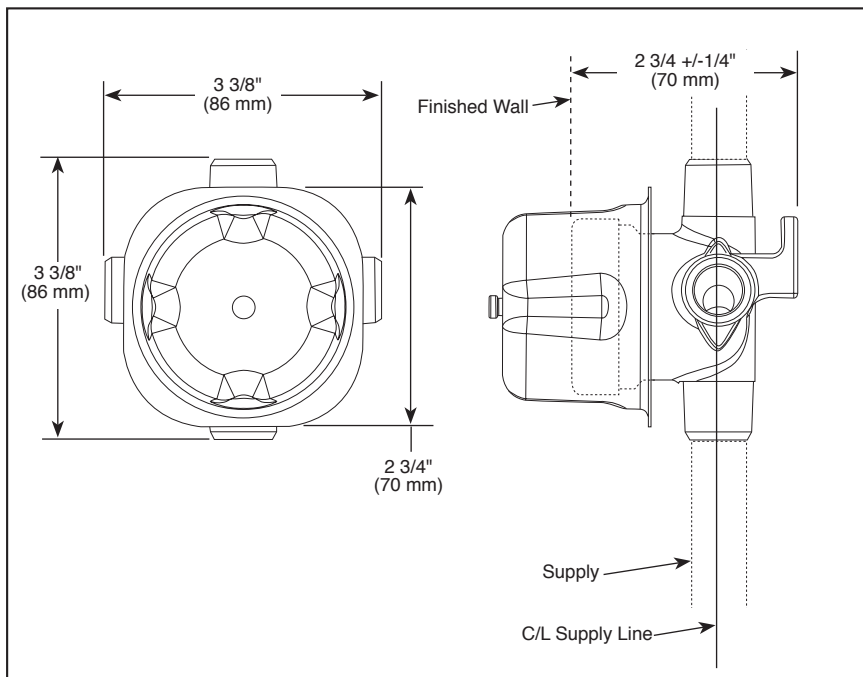

## ROUGH VALVE BODY

- R60700 (Case Qty. 3)
- 1/2" Rough-In

Submitted Model No.: \_\_\_\_\_

Specific Features: \_\_\_\_\_

### STANDARD SPECIFICATIONS

- Three port diverter rough.
- For use with (3) three or (6) six function diverter.
- Forged brass body.
- Can be tested with air (200 psi) or water (300 psi) using supplied test cap.