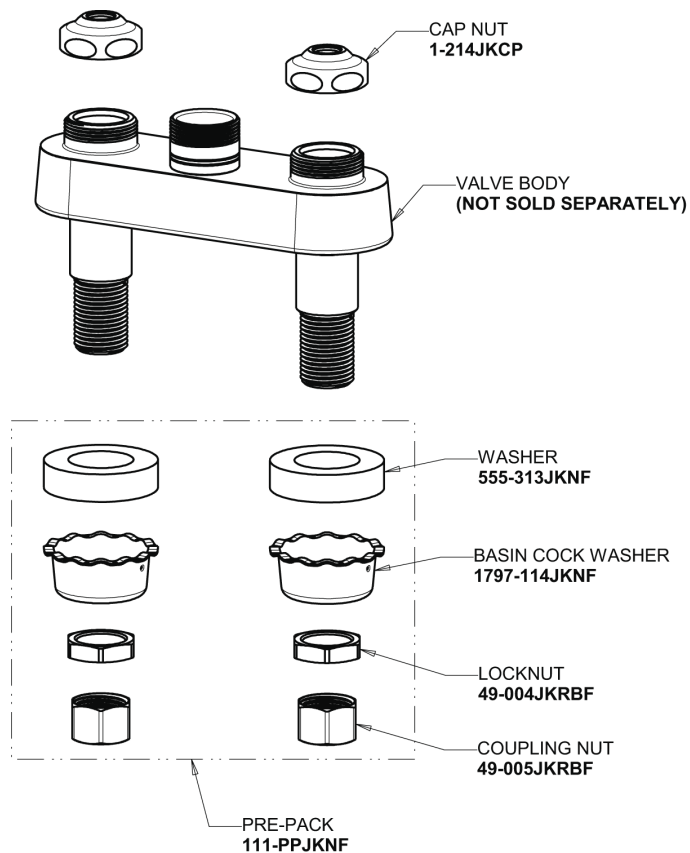

# Repair Parts

895-317ABCP

Hot and Cold Water Sink Faucet

**CHICAGO  
FAUCETS**

a Geberit company

## Base Parts:

## 3-1/2" Rigid / Swing Gooseneck Spout GN1AJKABCP