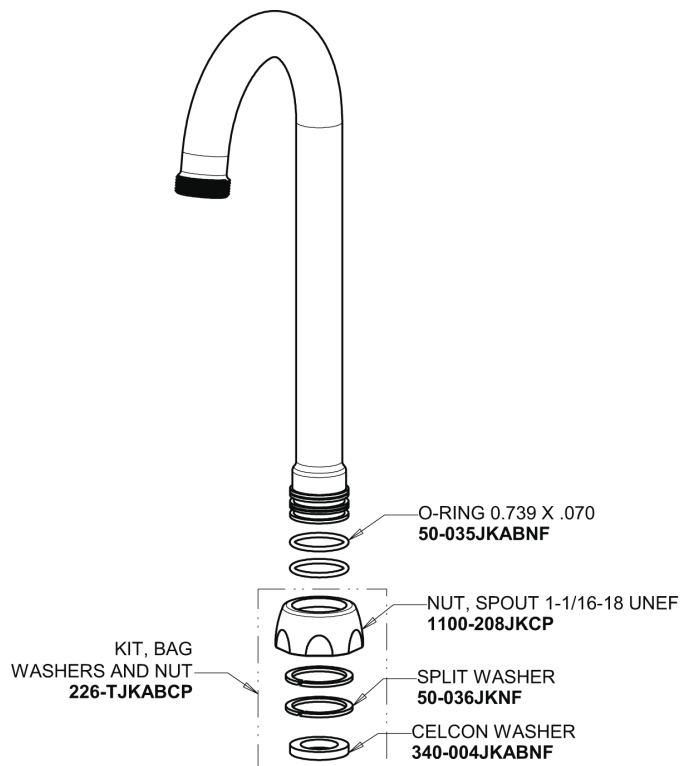

# Repair Parts

895-317ABCP

Hot and Cold Water Sink Faucet

**CHICAGO  
FAUCETS**

a Geberit company

## Base Parts:

## 3-1/2" Rigid / Swing Gooseneck Spout GN1AJKABCP