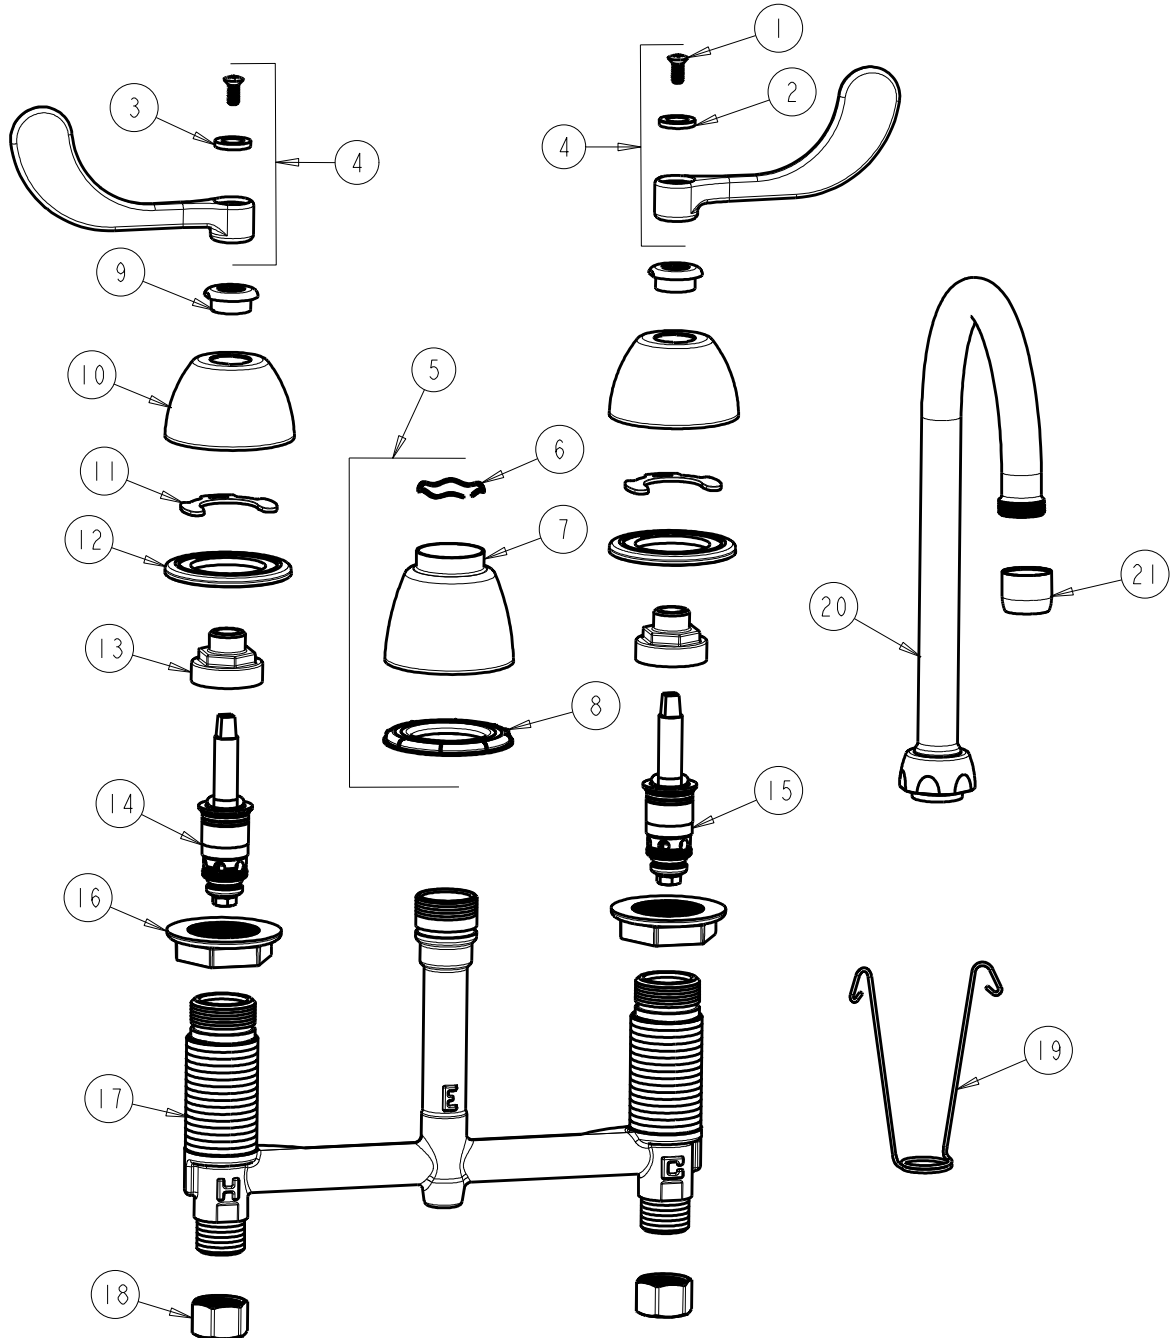

CHICAGO FAUCETS
a Geberit company

2100 South Clearwater Drive
Des Plaines, IL 60018
Phone: 847-803-5000
Fax: 847-803-5454
www.chicagofaucets.com

REPAIR PARTS

FITTING NO.

786-E3ABCP

SUBMITTED MODEL NO.

ITEM NO.

FOR TECHNICAL ASSISTANCE
1-800-TEC-TRUE (1-800-832-8783)

BY: SID DATE: 10-30-08
CHK: REV: 04-26-12

ITEM	PART NO.	DESCRIPTION	ITEM	PART NO.	DESCRIPTION
1	420-010JKRCF	SCREW, 10-32 UNC PH 1/2	12	888-026JKNF	WASHER, SEALING
2	633-123JKNF	INDEX BUTTON (BLUE)	13	274-014JKRBF	NUT, CAP
3	633-023JKNF	INDEX BUTTON (RED)	14	377-XTLHJKABNF	LH QUATURN CARTRIDGE
4	317-PRJKCP	HANDLE, 4" WRISTBLADE (PAIR)	15	377-XTRHJKABNF	RH QUATURN CARTRIDGE
5	785-400JKCP	SPOUT ESCUTCHEON KIT	16	250-004JKNF	LOCKNUT
6	50-038JKNF	WAVE WASHER	17	---	BODY, VALVE
7	785-400JKCP	ESCUTCHEON, SPOUT BASE	18	49-005JKRBF	COUPLING NUT
8	888-027JKNF	SPOUT ESCUTCHEON WASHER	19	200-008JKNF	HANGER
9	422-113JKCP	ESCUTCHEON NUT	20	GN2AJKCP	SPOUT
10	250-082JKCP	ESCUTCHEON	21	E3JKCP	SOFTFLO AERATOR 2.2 GPM
11	200-009JKNF	CLIP, RETAIN			