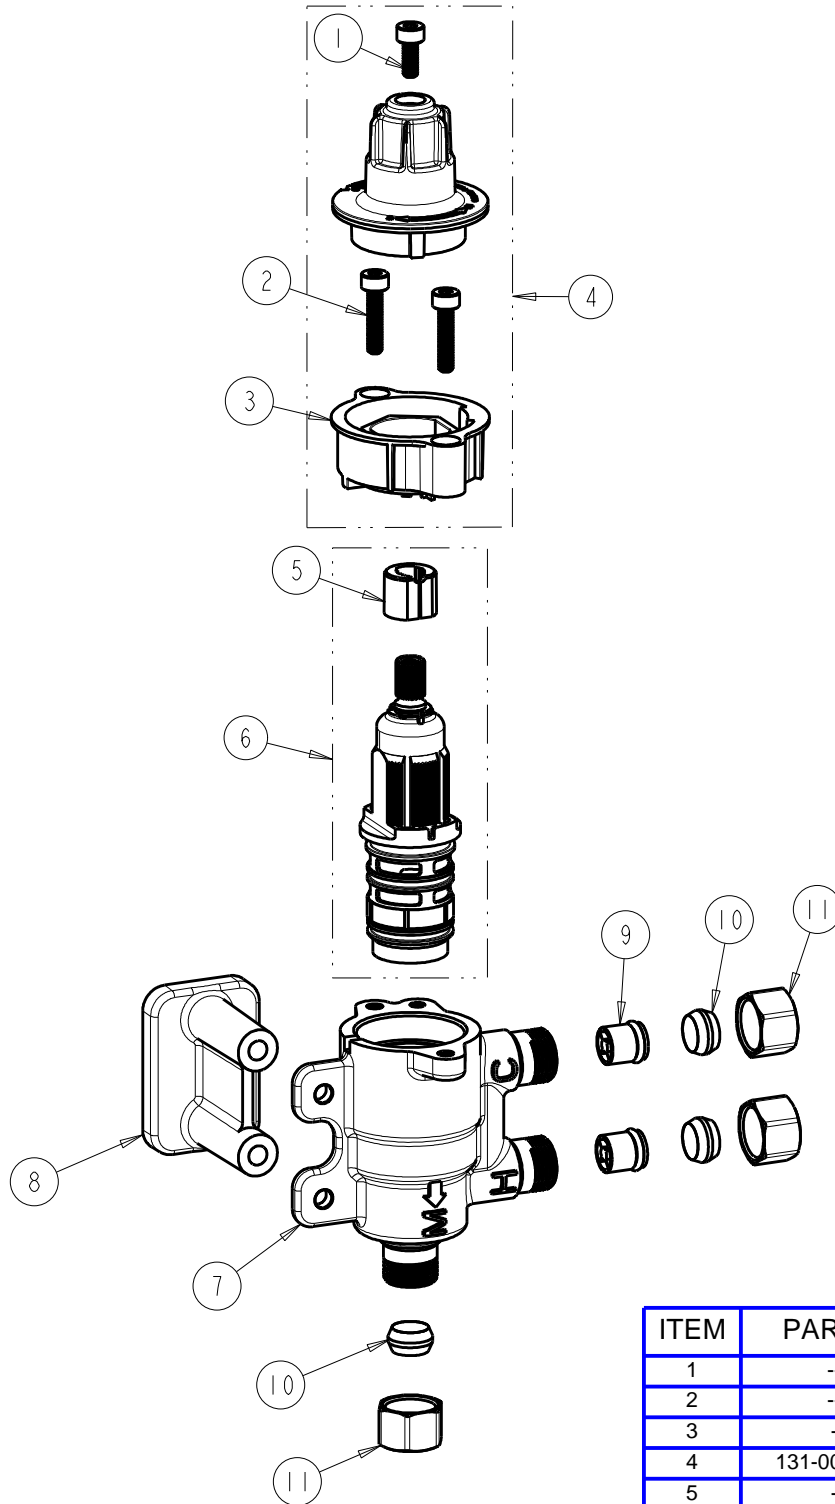

**REPAIR PARTS**

FITTING NO.  
131-ABNF  
131-ABRCF  
SUBMITTED MODEL NO.

BY: SID DATE: 03-11-11  
CHK: *DR* REV: 04-06-16

ITEM NO.

**FOR TECHNICAL ASSISTANCE**  
1-800-TEC-TRUE (1-800-832-8783)

ITEM	PART NO.	DESCRIPTION
1	-----	HEX SCREW, M4x0.7x10mm
2	-----	BONNET HEX SCREW, M4x0.7x16mm
3	-----	BONNET
4	131-001KJKNF	HANDLE KIT
5	-----	KNOB LOCATOR
6	131-XFMJKNF	KIT, CARTRIDGE & KNOB LOCATOR
7	-----	VALVE BODY
8	-----	SPACER
9	550-009JKABNF	CHECK CARTRIDGE ASSEMBLY
10	-----	FERRULE, 3/8 TUBE
11	-----	COMPRESSION NUT, 3/8 TUBE