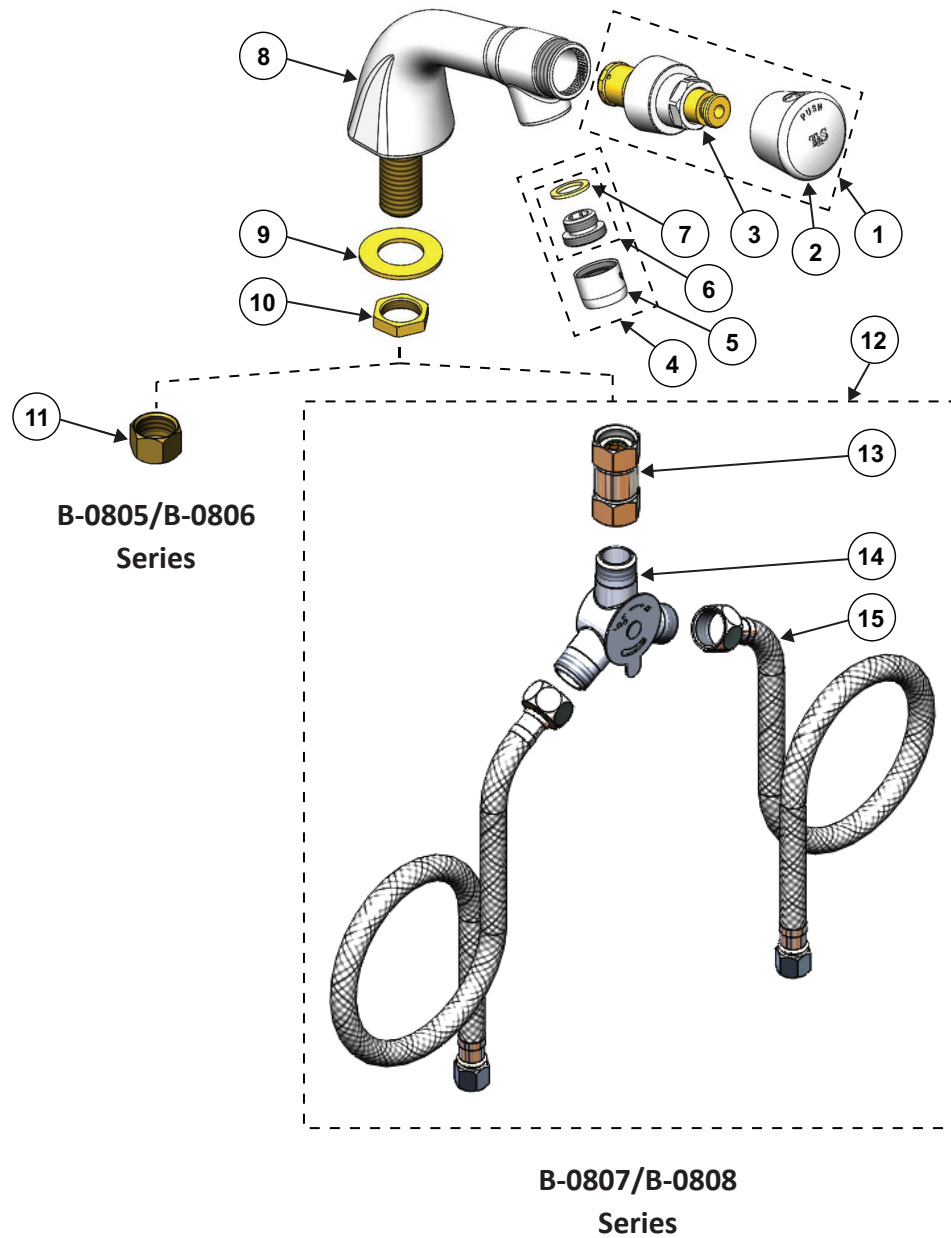

Exploded View

Part Number Guide

Metering Faucet Assembly

1	Asm, Push Button Metering Cartridge & Cap	238AB
2	Asm, Push Button Cap - Blank	014193-40
3	Push Button Metering Cartridge	238A
4	Aerator, 2.2 GPM, Adapter & Washer	B-0199-02
5	Aerator, 2.2 GPM	B-0199-01
6	Adapter, 3/8" to Aerator	044A
7	Washer	001043-45
8	Body, Faucet	N/A
9	Washer, Brass Lock	000999-45
10	Locknut, Shank	002954-45
11	Nut, Nipple Coupling (B-0805/B-0806 Series)	000958-20

Parts Applicable to the B-0807/B-0808 Series Only

12	Asm, Mixing Valve with 3/8" Compression Female Inlets	019806-40
13	Coupling, 1/2" NPSM Swivel Coupling	017506-45
14	Mechanical Mixing Valve	5EF-0006
15	Hoses, Flexible Connector (Qty 2)	5EF-0005