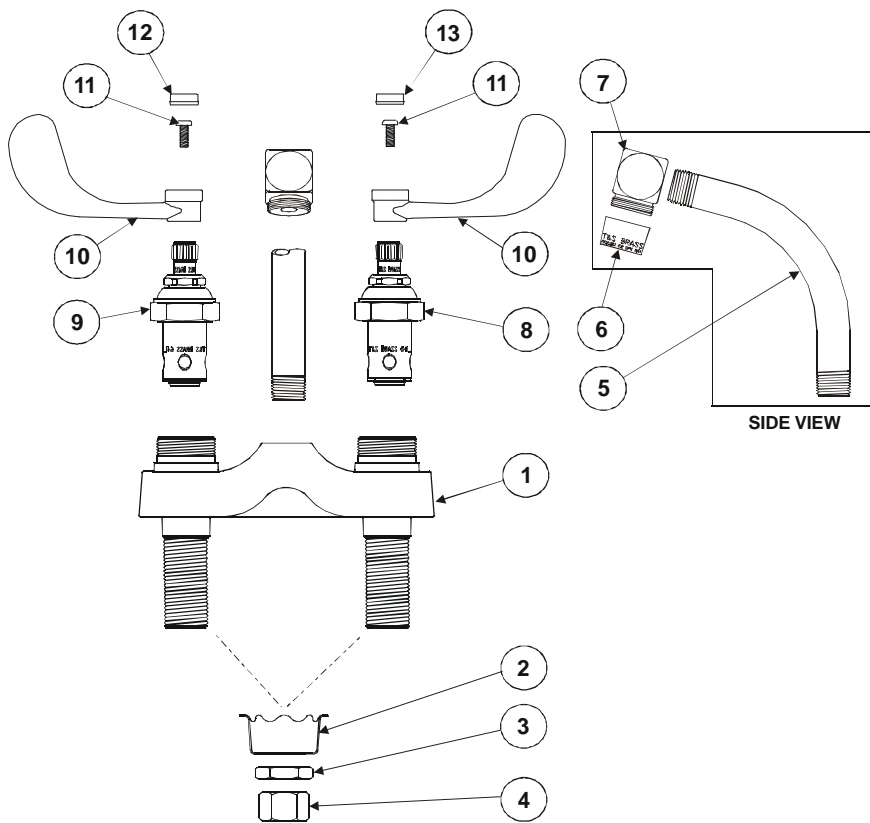

Exploded View

* Some items are listed for instructional purposes and may not be sold as separate parts.

Part Number Guide

Faucet Assemblies

1	Base Faucet	*
2	Shank, Faucet	*
3	Washer, Rosette	001000-45
4	Locknut	002954-45
5	Spout	*
6	Aerator	B-0199-01
7	Cube	*
8	Asm, Spindle - Eterna RH - Cold	006009-40
9	Asm, Spindle - Eterna LH - Hot	006010-40
10	Handle - Wrist Action 4"	B-WH4
11	Screw, Handle	000925-45
12	Index, Button, Snap-In - Red (Hot)	001194-45
13	Index, Button, Snap-In - Blue (Cold)	001686-45