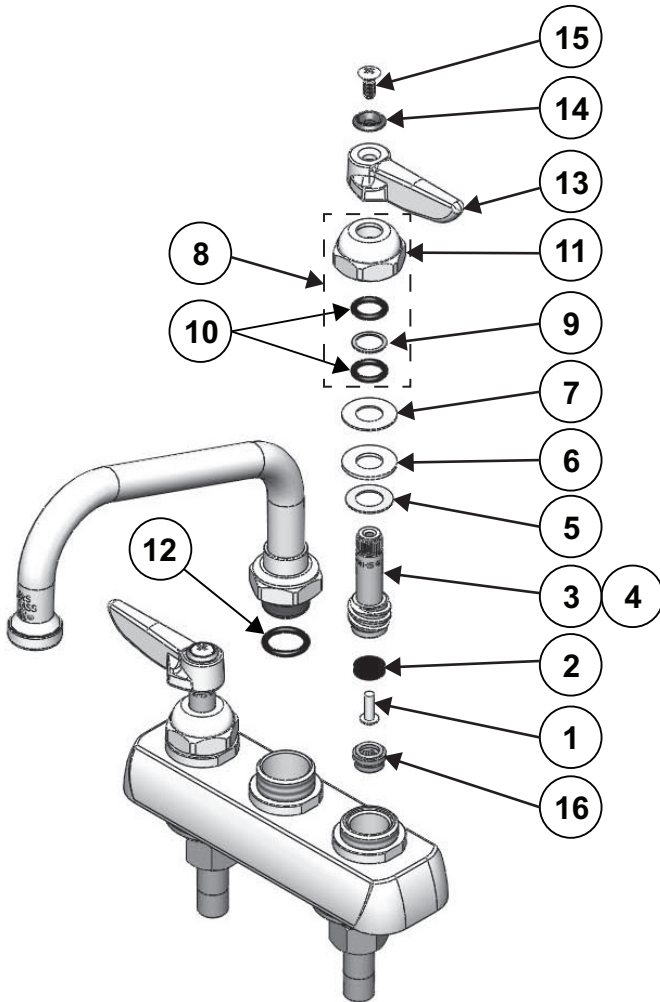

Exploded View

Part Number Guide

Base Faucet Assembly

1	Screw, Seat Washer	000933-45
2	Washer, Seat	001092-45
3	Spindle, RH	000800-25
4	Spindle, LH	000801-25
5	Washer, Brass	000986-45
6	Washer, Rubber	001047-45
7	Washer, Bonnet, Stainless Steel	002726-45
8	Asm, Bonnet	010196-25
9	Washer, Bonnet	009752-45
10	O-Ring, Diverter Stem	001075-45
11	Bonnet	009749-25
12	O-Ring, Nozzle Swivel Piece	001074-45
16	Seat, Removeable	000763-20

Parts Not Included in Kit

13	Handle, Lever	001638-45
14	Button, Index Hot (Red)	001661-45
	Button, Index Cold (Blue)	001660-45
15	Screw, Handle	000922-45
