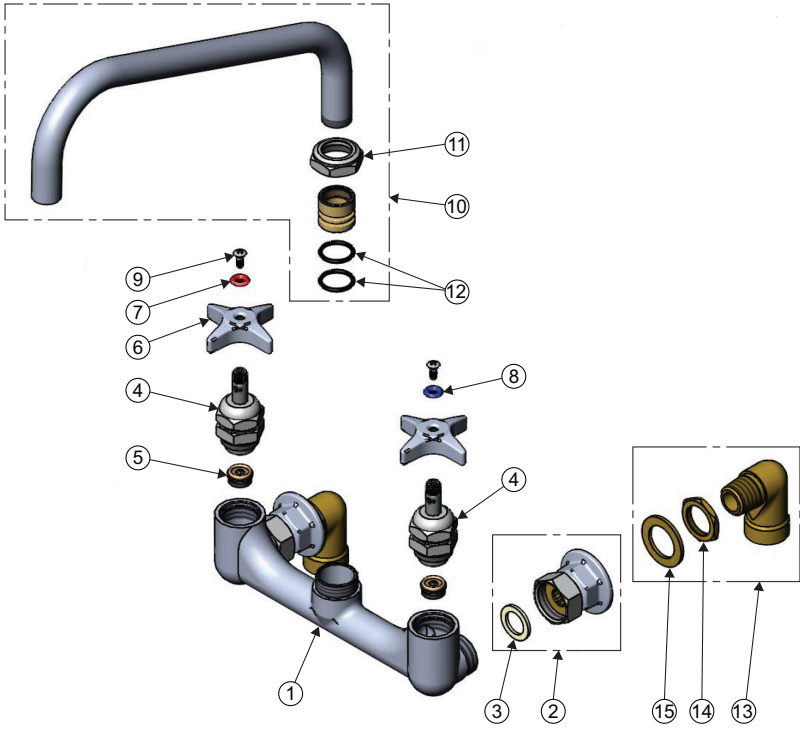

Exploded View

Part Number Guide

Faucet Body Assemblies

1	Asm, Base Faucet	002840-40
2	3/4" NPT Female Eccentric Flange	00BB
3	Coupling Nut Washer	001019-45
4	Big-Flo Cartridge, RTC	006482-40
5	Seat, Big-Flo	000764-20
6	4-Arm Handle	002521-45
7	Index, Red, Hot	001661-45
8	Index, Blue, Cold	001660-45
9	Screw, Lever Handle	000922-45
10	Asm, 12" Big-Flo Swing Nozzle	114X
	Asm, 18" Big-Flo Swing Nozzle	115X
11	Nut, Swivel	000724-25
12	O-Ring	001068-45
13	Asm, 3/4" Short Elbow Inlet	00LL
14	Lock Nut, 3/4-14 NPSM	000971-45
15	Washer	001005-45