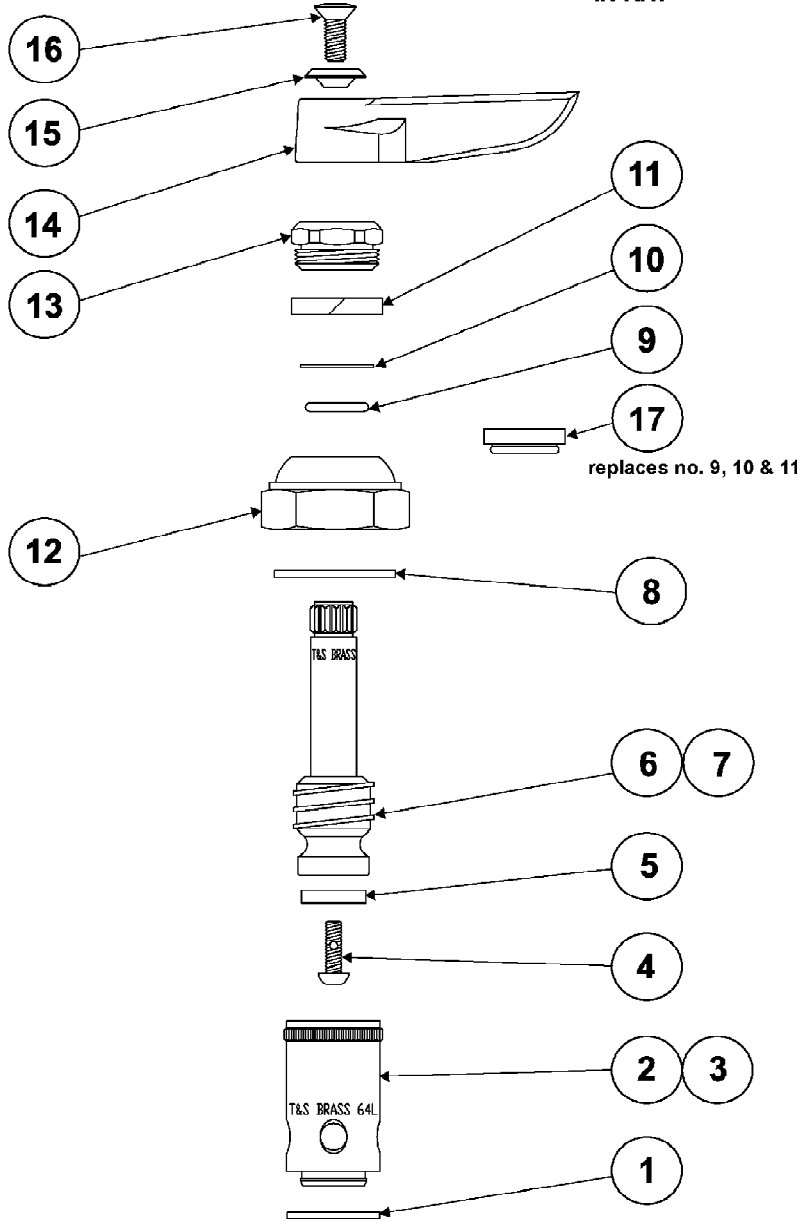

Exploded View

PARTS NOT INCLUDED IN KIT:

PARTS INCLUDED IN KIT:

Part Number Guide

Repair Parts Kit

1	Gasket, Bottom Insert	001022-45
2	Insert, Eterna RH	000788-20
3	Insert, Eterna LH	000789-20
4	Screw, Seat Washer	000933-45
5	Washer, Seat	001092-45
6	Spindle, RH Insert	000811-25
7	Spindle, LH Insert	000812-25
8	Gasket, Top Insert	002601-45
9	O-Ring, Spindle	001063-45
10	Washer, Eterna Bonnet	009745-45
11	Packing, 'Eterna Spindle'	001098-45
17	One-Piece Packing Seal	013430-45

Parts Not Included in Kit

12	Bonnet, Eterna	009744-45
13	Nut, Packing	000718-25
14	Handle, Lever Hot	001637-45
	Handle, Lever Cold	001636-45
15	Button, Index Hot (Red)	001661-45
	Button, Index Cold (Blue)	001660-45
16	Screw, Handle	000922-45