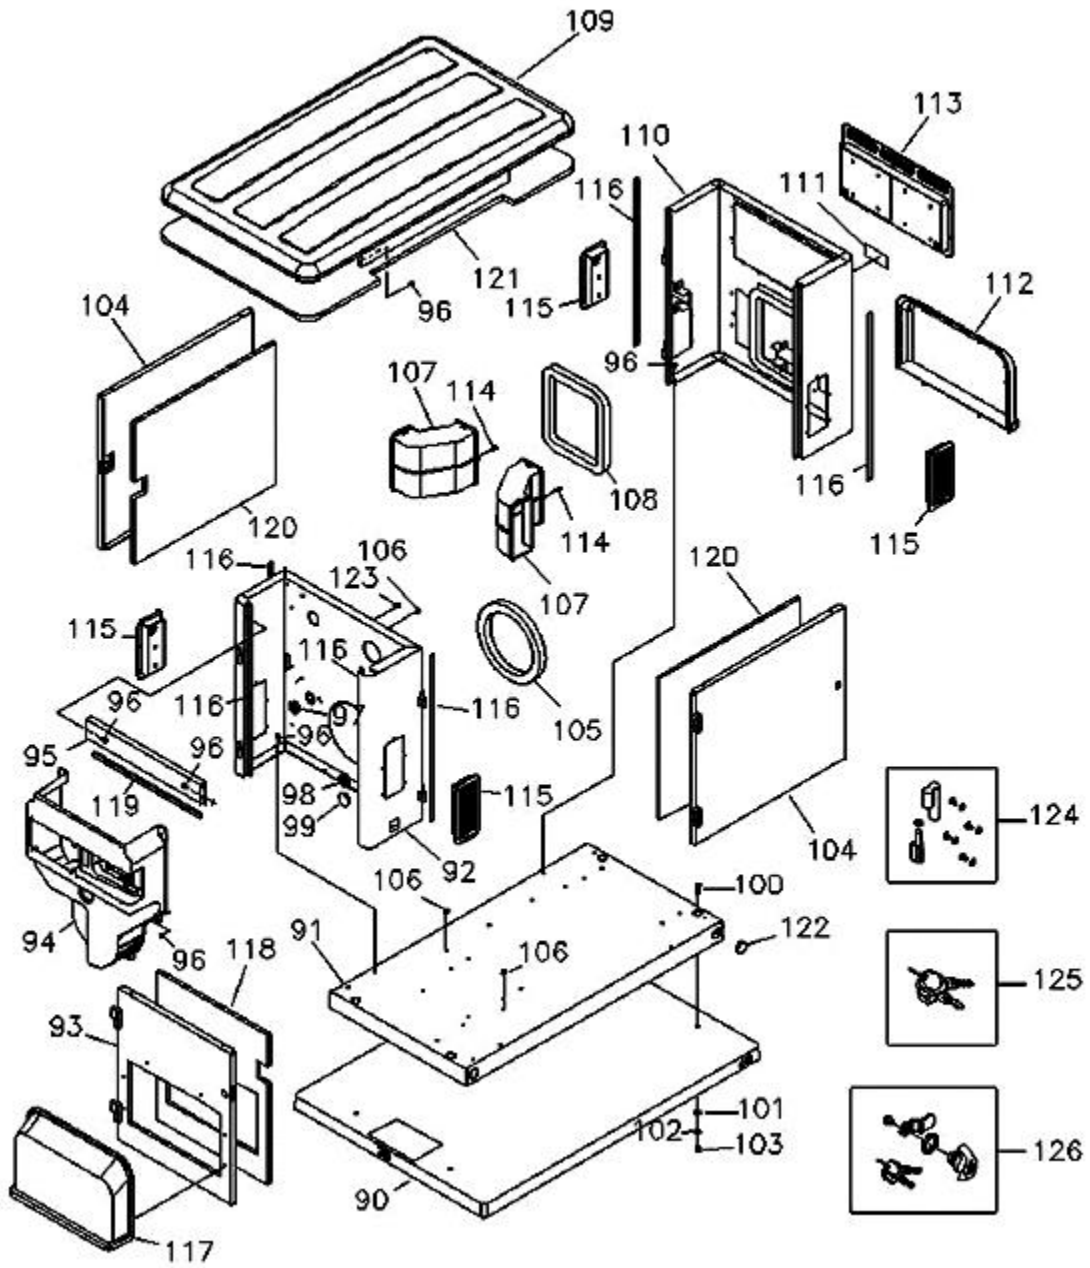

GEN15S-GEN25B

Parts List
03-October-2017

This parts list is current as of the above revision date.

See <http://www.rheempartslists.net/92-42800-GEN15S-GEN25B.pdf> for the current revision.

Standby Generators

No.	Notes	MODEL OUTPUT CAPACITY SERIES	GEN 15/25 S/B
ENCLOSURE PARTS			
90		Pad - Mounting w/Holes	197275GS
91		Base - Mounting (Before April 2007)	X201381GS
91		Base - Mounting (After April 2007)	X203030GS
92		Assembly - Bulkhead - Engine End	202110GS
93		Assembly - Door - Engine End	202107GS
94		Assembly - Duct - Engine Air	CALL
95		Assembly - Support - Rail	CALL
96		Hex Head Screw - Trilobular - 1/4-20 X 1/2	CALL
97		Bushing - Snap - 1-3/8	CALL
98		Bushing - Snap - 1-1/2	CALL
99		Plug - Dome - 1-1/2	CALL
100	2	Hex Head Cap Screw - 3/8 - 16 X 1	N/A
101	2	Washer - Flat - 3/8 - M10	N/A
102	2	Washer - Lock 3/8	N/A
103	2	Nut - 3/8 - 16	N/A
104		Assembly - Door	202108GS
105		Seal - Foam - Engine Air	CALL
106		Mount - Tie Wrap	CALL
107		Duct - Rubber Alternator	CALL
108		Seal - Foam - Alternator Inlet	CALL
109		Assembly - Roof/Siderails	202109GS
110		Assembly - Bulkhead - Alternator End	202433GS
111		Decal - Caution Hot Muffler	CALL
112		Cover - Air Intake Alternator	194679GS
113		Assembly - Vent - Exhaust	198926GS
114		Clip - Tree	CALL
115		Assembly. - Vent - Alternator	198927GS
116		Seal - Foam	CALL
117		Cover - Air Intake Engine	194694GS
118		Insulation - Engine Door	196398GS
119		Seal - Foam	CALL
120		Insulation - Front/Rear Door	196397GS
121		Insulation - Roof	CALL
122		Plug - Dome	CALL
123		Retainer - Hose	CALL
124	Stk	Kit - Door - Hinge	198890GS
125	Stk	Set - Latch Key	194828GS
126	Stk	Kit - Door Latch	198889GS

Enclosure Parts Drawing