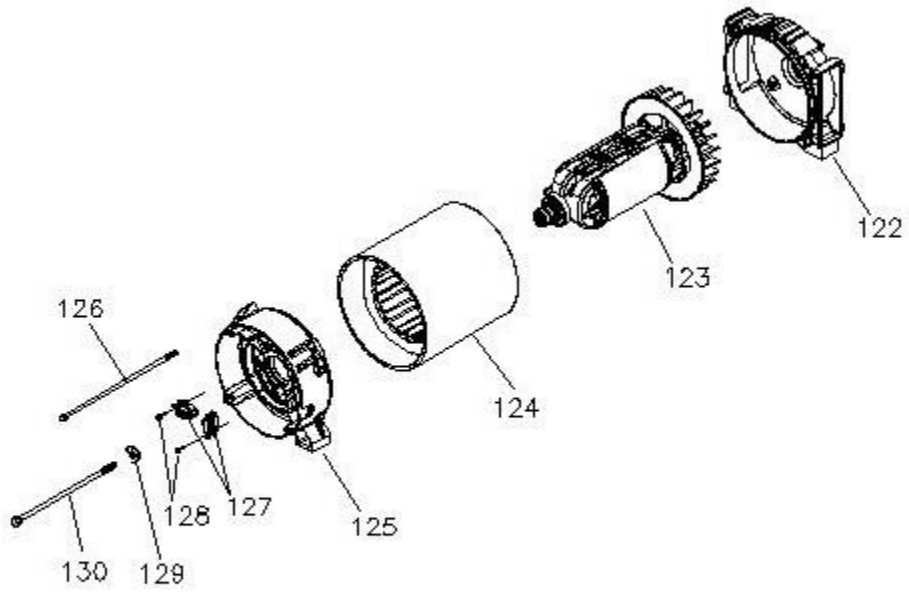

Alternator Parts Drawing