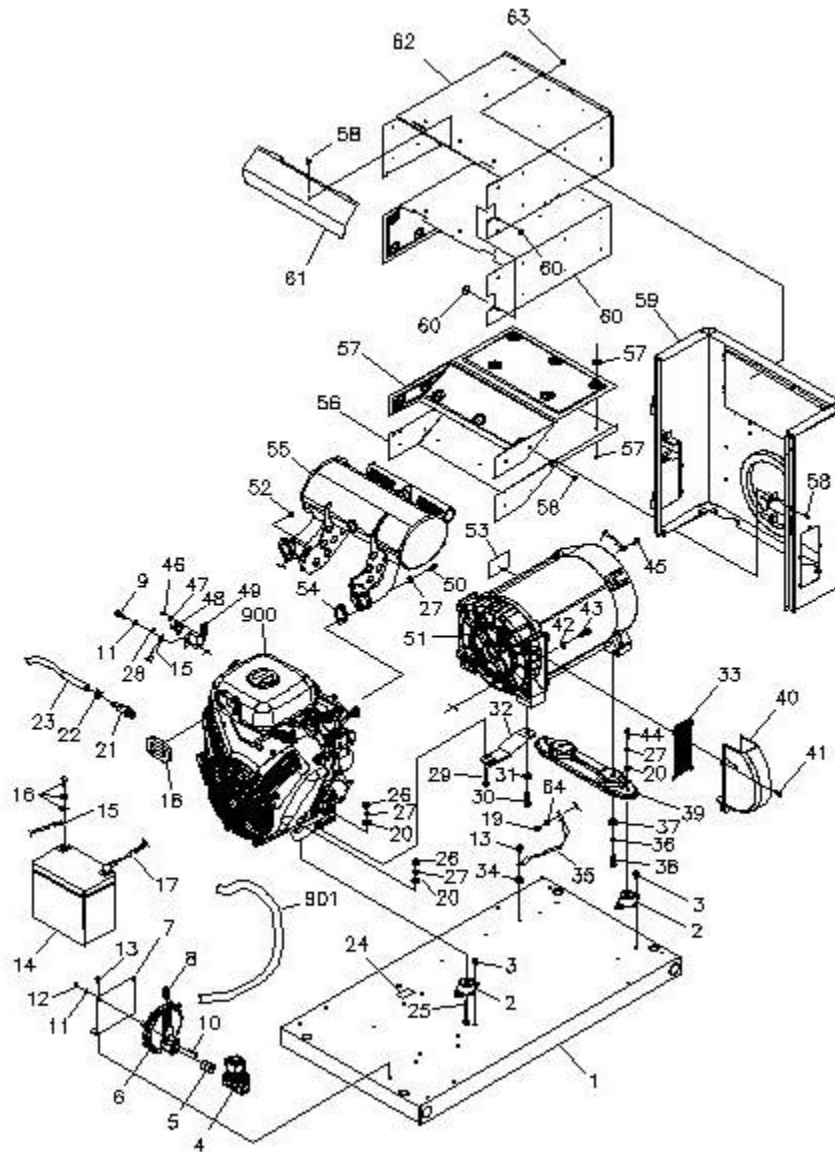

# GEN30NG-GEN30LP

Parts List  
03-October-2017

*This parts list is current as of the above revision date.*

See <http://www.rheempartslists.net/92-42801-GEN30NG-GEN30LP.pdf> for the current revision.

**Standby Generators**

No.	Notes	MODEL OUTPUT CAPACITY SERIES	GEN 30 NG/LP
<b>ENGINE PARTS</b>			
<b>Note: The engine parts shown below are the common service parts for this model. Other engine repair parts should be obtained through an authorized Briggs &amp; Stratton repair facility.</b>			
<b>MAINTENANCE KIT</b>			
	Stk	Maintenance Kit - This kit will service one generator. The following individual items included with kit may be ordered separately	6036
	Stk	Spark Plug	792015
	Stk	Oil - Synthetic	100074
	Stk	Cartridge - Air Cleaner	841856
	Stk	Precleaner - Air Cleaner	692520
	Stk	Oil Filter	492932S
<b>COMMON ENGINE PARTS</b>			
		Armature - Magneto	843327
		Motor - Starter	807383
		Tube - Breather	843457
		Reed - Breather	841324
		Dipstick	841007
		Gasket - Rocker Cover	809732
		Gasket - Exhaust	809872
		Plug - Oil Fill	809895
		Gasket - Air Cleaner	843448
		Switch - Oil Pressure	841281
		Spring - Governor	842250
		Spring - Governor Link	690545
		Knob - Air Cleaner	841846

General Assembly Drawing

Alternator Parts Drawing