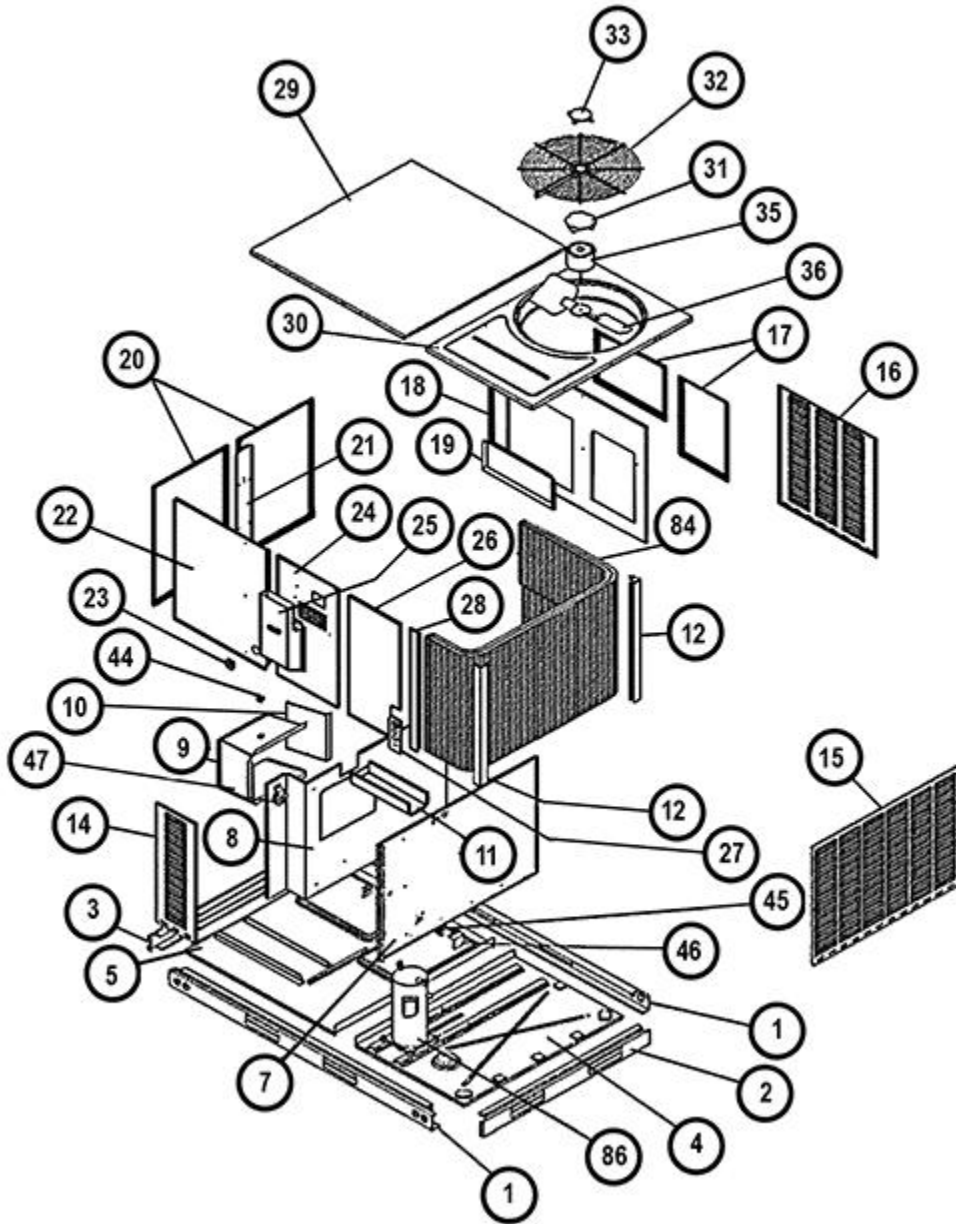

No.	Notes	MODEL TECHNICAL VARIATION COOLING CAPACITY ELECTRICAL DESIGNATION	RKMA- A 036-048 J	RKMA- A 060 J	RKMA- A 036-048 C	RKMA- A 060 C	RKMA- A 072 C	
FAN GROUP								
35	Stk	Fan Motor	51-23053-11	51-42179-01	51-23053-11	51-42179-01	51-42179-01	
41		Dual Capacitor - Fan Motor	See Compressor Group					
41	Stk	Capacitor - Fan Motor	N/A	N/A	43-25134-02	43-25134-04	43-25134-04	
		Capacitor Adapter Plate	N/A	N/A	AE-54609-02	AE-54609-02	AE-54609-02	
36	Stk	Fan Blade	70-23137-01	70-19897-01	70-23137-01	70-19897-01	70-19897-01	

Exploded View