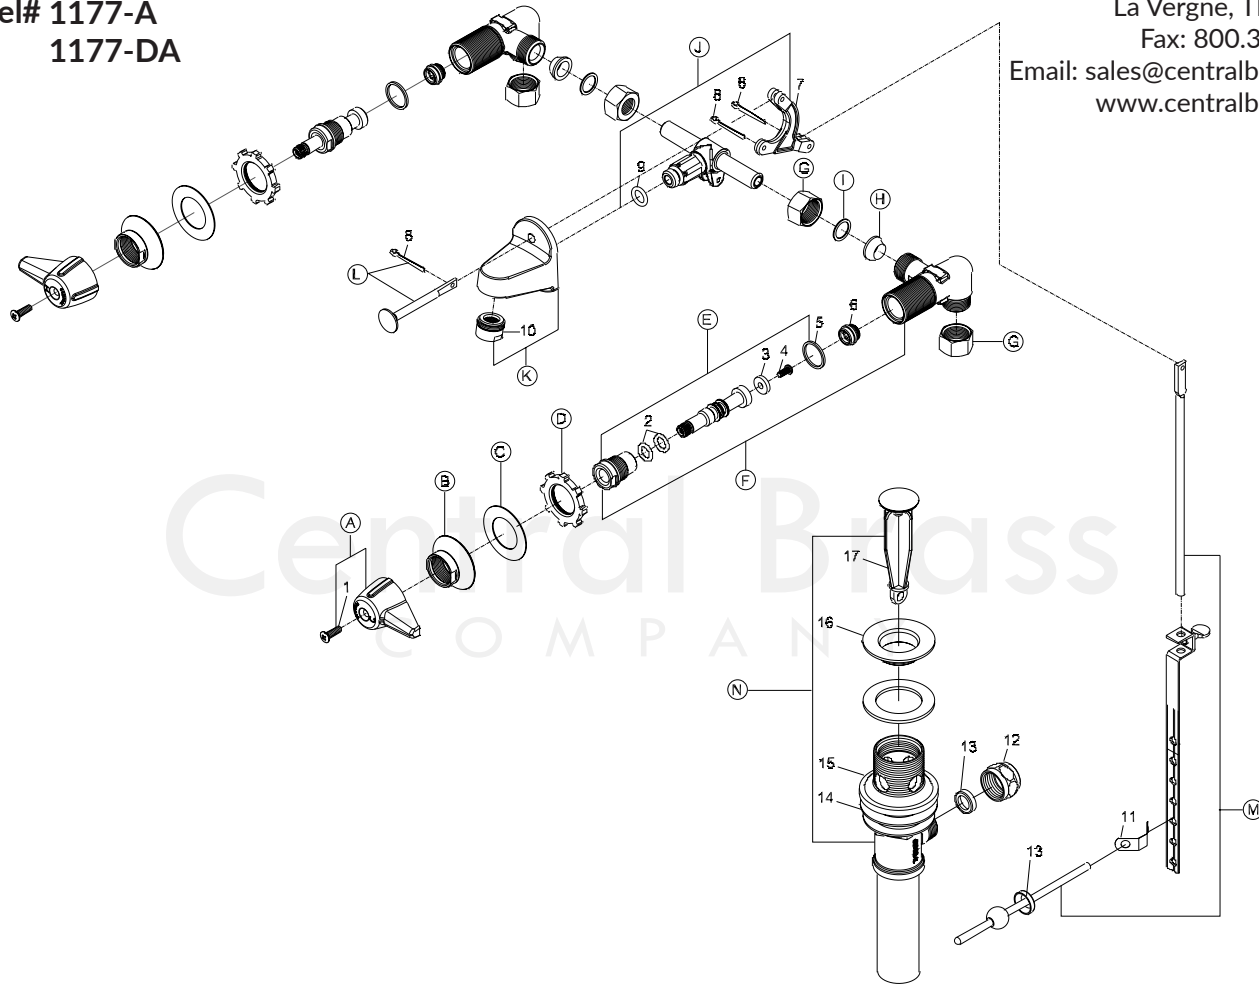

Model# 1177-A  
1177-DA

La Vergne, TN 37086  
Fax: 800.338.9414  
Email: sales@centralbrass.com  
www.centralbrass.com

ITEM#	DESCRIPTION	ITEM#	DESCRIPTION
A	G-523-C,H Canopy Handle-Cold, Hot	2	X1038-453 O-Ring (25 Pcs Per Pack)
B	510 Escutcheon	3	X901-WNN Seat Washer (25 Pcs Per Pack)
C	X491-U Gasket (12 Pcs Per Pack)	4	X104 Seat Washer Screw (25 Pcs Per Pack)
D	X53-AZ Locknut (6 Pcs Per Pack)	5	X193-LBN Gasket (25 Pcs Per Pack)
E	G-458-KR, KL Cold, Hot Stem Assembly	6	XPF-263-B Replacement Seat (4 Pcs Per Pack)
F	U-2170-AR,AL Cold, Hot Corner Valve Body	7	2126-A Rocker Arm
G	X4015 Coupling Nut (4 Pcs Per Pack)	8	X194 Cotter Pin (6 Pcs Per Pack)
H	X954-AN Rubber Washer (10 Pcs Per pack)	9	X1038-IN O-Ring (10 Pcs Per Pack)
I	X22 Brass Washer (6 Pcs Per Pack)	10	CS-49013 1.5 GPM Aerator (Male)
J	U-2171-A* Center Tee with Rocker Arm	11	X195-C [for "-D" suffix only] Clip (6 Pcs Per Pack)
K	SU-511-A Shelf Back Spout With Aerator	12	192-NBB [for "-D" suffix only] Ball Lever Nut
L	G-21 Pop-Up Rod & Cotter Pin	13	X409-PT [for "-D" suffix only] Ball Lever Packing (12 Pcs Per Pack)
M	CS-43008 [for "-D" suffix only] Lower Pull Rod Group W/ Ball Lever Rod	14	X51-D [for "-D" suffix only] Washer (10 Pcs Per Pack)
N	SU-1109 [for "-D" suffix only] Pop-up Drain less pull rod & bracket	15	X994-1109 [for "-D" suffix only] Mac Washer (4 Pcs Per Pack)
		16	2056-SPT1109 [for "-D" suffix] Top Flange
1	X107-F Handle Screw (25 Pcs Per Pack)	17	G-2115-TP [for "-D" suffix only] Stopper & Guide

1177-A & 1177-DA /REV. 05 2017