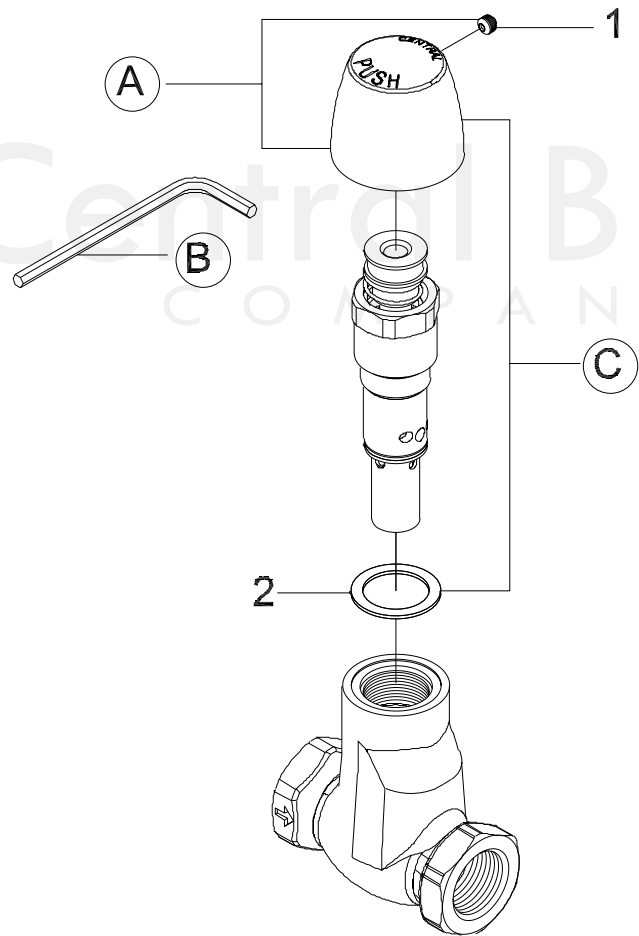

Model# 0336-N2-1/2
0336-N2-3/8

La Vergne, TN 37086
Fax: 800.338.9414
Email: sales@centralbrass.com
www.centralbrass.com

ITEM#	DESCRIPTION	ITEM#	DESCRIPTION
A	CS-13003P Plain Push Handle	1	X103-HS Set Screw (6 Pcs Per Pack)
B	170-WA 3/32" Allen Wrench	2	X1028-Y Washer (2 Pcs Per Pack)
C	CS-49016P Plain Handle Repair Kit		