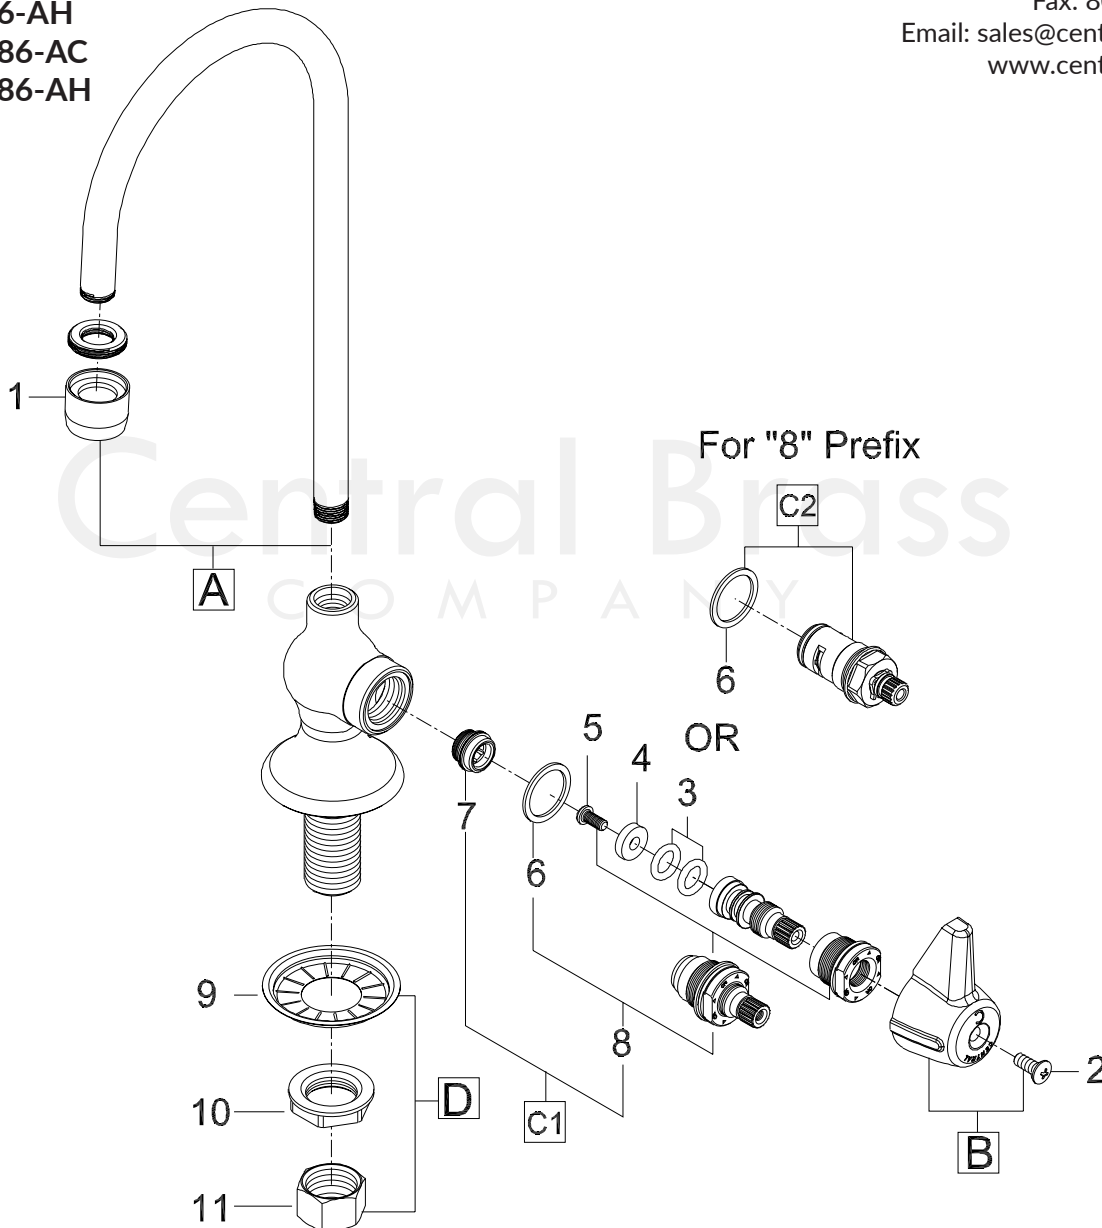

Model# 0286-AC
0286-AH
80286-AC
80286-AH

La Vergne, TN 37086
Fax: 800.338.9414
Email: sales@centralbrass.com
www.centralbrass.com

| ITEM# | DESCRIPTION | ITEM# | DESCRIPTION | | |
|-------|--------------------------|---|-------------|-------------|--------------------------------------|
| A | SU-157-HA | 4-11/16" Rigid Gooseneck Spout, Aerator | 3 | X1038-453 | O-Ring for Stem Assembly (25pcs/pk) |
| B | G-523-C,H | Canopy Handle With Screw-Cold,Hot | 4 | X901-WNN | Seat Washer (25pcs/pk) |
| C1 | K-453-C,H | Stem Assembly With Replaceable Seat | 5 | X104 | Round Head Seat Washer Screw (25/pk) |
| C2 | K-352-H [For "8" Prefix] | Ceramic Stem Assembly | 6 | X1028-Y | Nylon Gasket (25pcs/pk) |
| D | G-95-A | Coupling Nuts & Washers (1 Set) | 7 | X263-BC | Seat (10pcs/pk) |
| | | | 8 | G-453-EL,ER | Stem Assembly-Cold,Hot |
| | | | 9 | X54 | Thinner Crowfoot Steel Washer-10/pk |
| 1 | CS-49014 | 55/64"-27Female Thread 1.5GPM Aerator | 10 | X7133-AZ | Zinc Die Cast Locknut-10/pk |
| 2 | X107-F | Oval Head Handle Phillips Screw (25/pk) | 11 | X4015 | Brass Coupling Nut-4/pk |