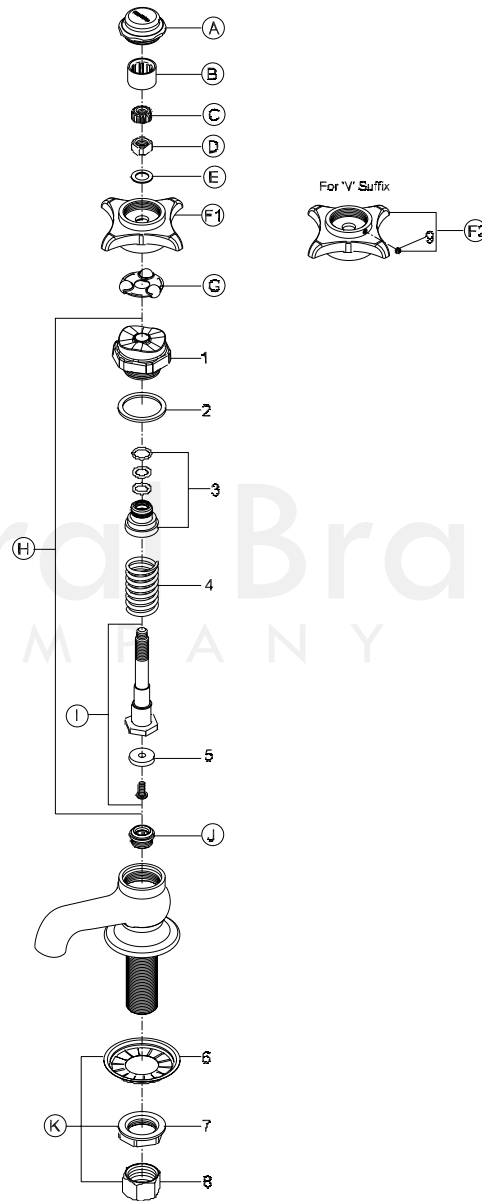

Model# 0255 Series

La Vergne, TN 37086  
 Fax: 800.338.9414  
 Email: sales@centralbrass.com  
 www.centralbrass.com

ITEM#	DESCRIPTION	ITEM#	DESCRIPTION
A	PF-7125,C,H Handle Cap Plain, Cold, Hot	K	G-95-A Mounting Kit
B	X69-C Sleeve (10 pcs per pack)		
C	XPF-67-AC Celcon Samson Nut (10 pcs per pack)	1	7106-F Centerpiece
D	X68-HX Brass Square Nut (10 pcs per pack)	2	X433-AN Nylon Gasket (12 pcs per pack)
E	X33-A Brass Washer (6 pcs per pack)	3	CS-49026 POM Spring Support Packing
F1	PF-6928-P 4-Arm Handle	4	1008-B Spring
F2	G-6928-V [For 'V' Suffix] Vandal Resistant 4-Arm Handle	5	X904-N Seat Washer (6 pcs per pack)
G	X71 Brass Ball Retainer (2 pcs per pack)	6	X54 Crowfoot Washer (10 pcs per pack)
H	CS-39002 Stem Assembly W/Centerpiece, Gasket	7	X7133-AZ Locknut (10 pcs per pack)
I	SU-7101-AF Stem with Seat Washer & Screw	8	X4015 Hex Coupling Nut (4 pcs per pack)
J	XPF-59 Replaceable Seat (10 pcs per pack)	9	X103-HSSS [For 'V' Suffix] Set Screw (6 pcs per pack)

0255 Series/REV. 09 2016