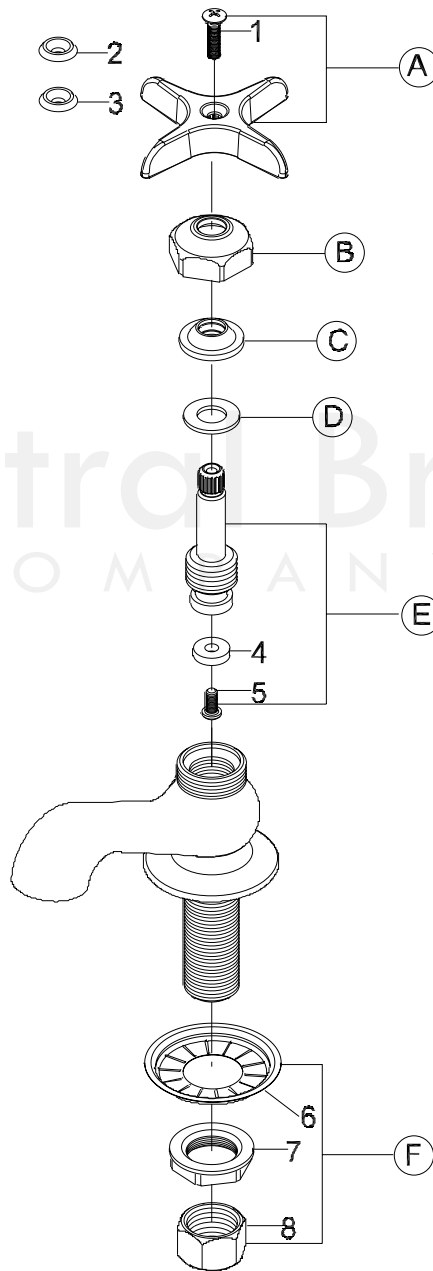

Model# 0239 Series

La Vergne, TN 37086
 Fax: 800.338.9414
 Email: sales@centralbrass.com
 www.centralbrass.com

ITEM#	DESCRIPTION	ITEM#	DESCRIPTION
A	G-1043 Cross Handle-Plain	2	X107-FB Index-Blue (5 Pcs Per Pack)
B	XPF-460 Cap Nut (2 Pcs Per Pack)	3	X107-FR Index-Red (5 Pcs Per Pack)
C	X809 Packing (10 Pcs Per Pack)	4	X901-WNN Seat Washer (25 Pcs Per Pack)
D	X4 Metal Packing Washer (6 Pcs Per Pack)	5	X104 Seat Washer Screw (25 Pcs Per Pack)
E	XSU-1858-A Stem Assembly (2 Pcs Per Pack)	6	X54 Crowfoot Washer (10 Pcs Per Pack)
F	G-95-A Coupling Nut Group	7	X7133-AZ Locknut (10 Pcs Per Pack)
1	X107-F Screw (25 Pcs Per Pack)	8	X4015 Coupling Nut (4 Pcs Per Pack)

0239 Series/REV. 09 2016