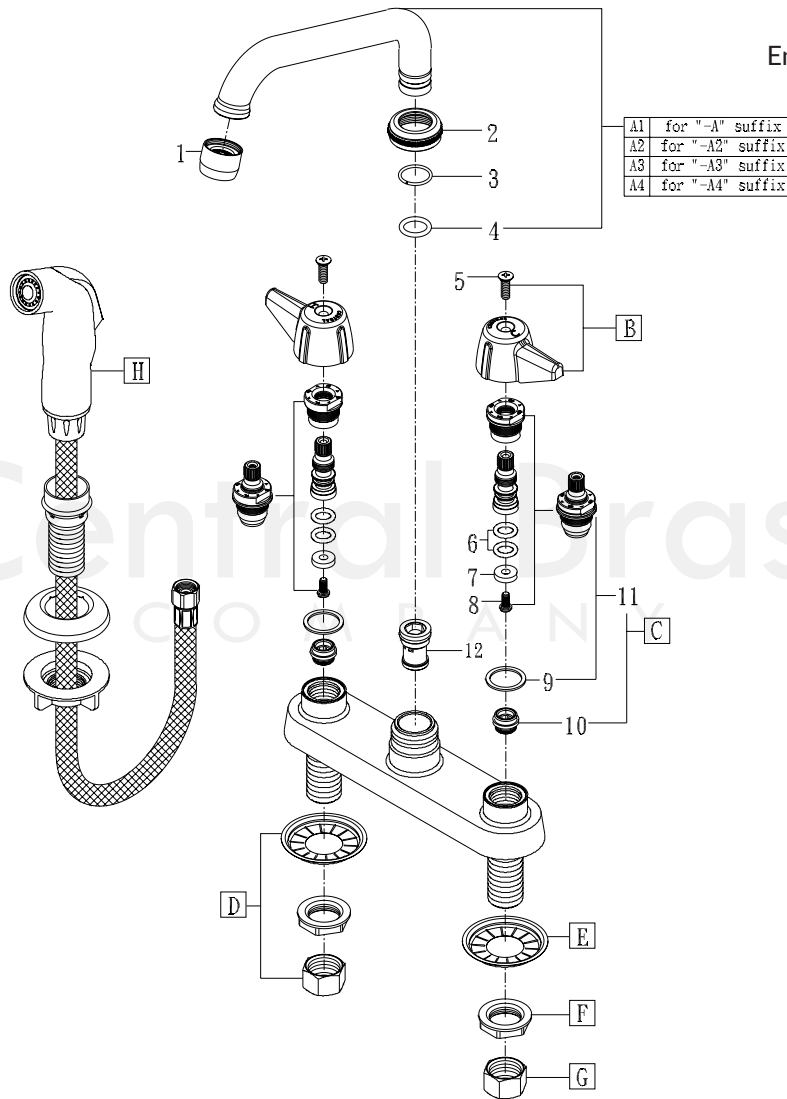

Model# 0126 Series

La Vergne, TN 37086

Fax: 800.338.9414

Email: sales@centralbrass.com

www.centralbrass.com

ITEM#	DESCRIPTION	ITEM#	DESCRIPTION
A1	SU-363-RA (for "-A" suffix)	1	CS-49014 55/64"-27Female Thread 1.5GPM Aerator
A2	SU-363-JA (for "-A2" suffix)	2	XPF-782-D Brass Spout Nut (2pcs/pk)
A3	SU-363-LA (for "-A3" suffix)	3	X-166-FN Snap Ring
A4	SU-363-MA (for "-A4" suffix)	4	X1038-KN O-Ring Epdm Rubber (25pcs/pk)
B	G-523-C,H Canopy Handle With Screw-Cold,Hot	5	X107-F Oval Head Handle Phillips Screw (25/pk)
C	K-453-C,H Stem Assembly With Replaceable Seat	6	X1038-453 O-Ring for Stem Assembly (25pcs/pk)
D	G-913-A Coupling Nuts & Washers (2 Sets)	7	X901-WNN Seat Washer (25pcs/pk)
E	X54 Thinner Crowfoot Steel Washer-10/pk	8	X104 Round Head Seat Washer Screw (25/pk)
F	X7133-AZ Zinc Die Cast Locknut-10/pk	9	X1028-Y1212 Nylon Gasket (25pcs/pk)
G	X4015 Brass Coupling Nut-4/pk	10	X263-BC Seat (10pcs/pk)
H	266-A Hose & Spray Assembly	11	G-453-EL,ER Stem Assembly-Cold,Hot
		12	SU-266-P Diverter Piston