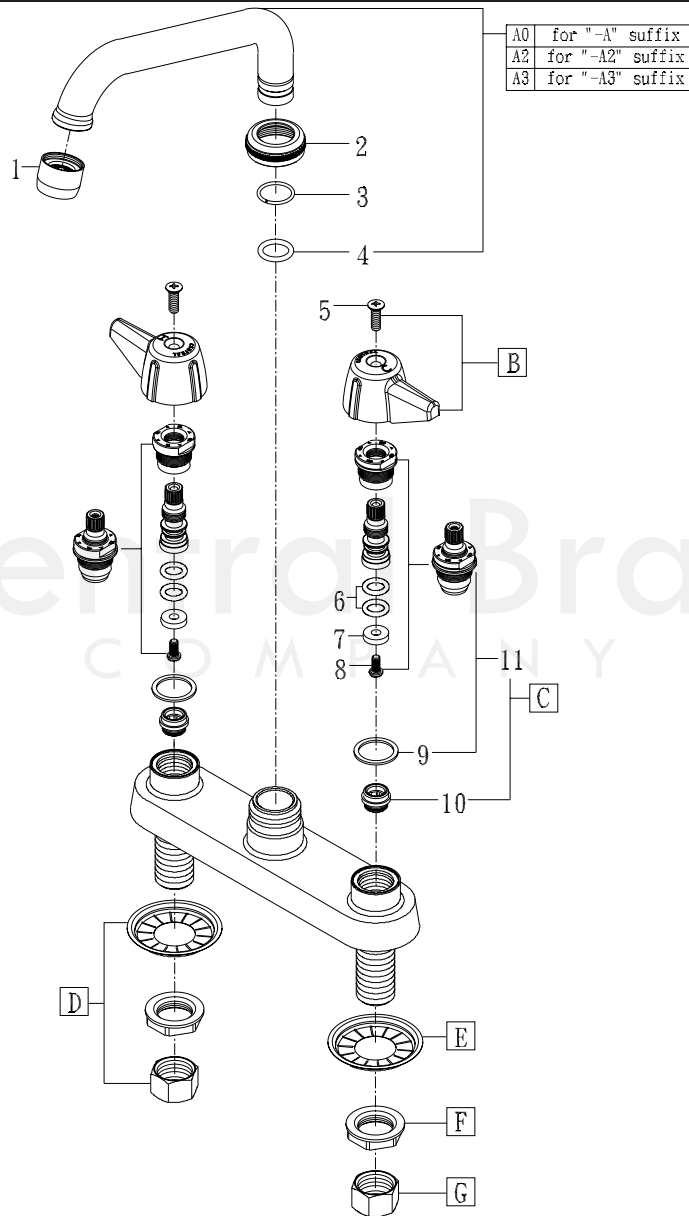

Model# 0125 Series

La Vergne, TN 37086  
 Fax: 800.338.9414  
 Email: sales@centralbrass.com  
 www.centralbrass.com

ITEM#	DESCRIPTION	ITEM#	DESCRIPTION			
A0	SU-363-RA (for "-A" suffix)	8"	Swivel Tube Spout With Aerator	1	CS-49014	55/64"-27Female Thread 1.5GPM Aerator
A2	SU-363-JA (for "-A2" suffix)	10"	Swivel Tube Spout With Aerator	2	XPF-782-D	Brass Spout Nut (2pcs/pk)
A3	SU-363-LA (for "-A3" suffix)	12"	Swivel Tube Spout With Aerator	3	X-166-FN	Snap Ring
B	G-523-C,H	Canopy Handle With Screw-Cold,Hot	4	X1038-KN	O-Ring Epdm Rubber (25pcs/pk)	
C	K-453-C,H	Stem Assembly With Replaceable Seat	5	X107-F	Oval Head Handle Phillips Screw (25/pk)	
D	G-913-A	Coupling Nuts & Washers (2 Sets)	6	X1038-453	O-Ring for Stem Assembly (25pcs/pk)	
E	X54	Thinner Crowfoot Steel Washer-10/pk	7	X901-WNN	Seat Washer (25pcs/pk)	
F	X7133-AZ	Zinc Die Cast Locknut-10/pk	8	X104	Round Head Seat Washer Screw (25/pk)	
G	X4015	Brass Coupling Nut-4/pk	9	X1028-Y	Nylon Gasket (25pcs/pk)	
			10	X263-BC	Seat (10pcs/pk)	
			11	G-453-EL,ER	Stem Assembly-Cold,Hot	

0125 Series/REV. 09 2016