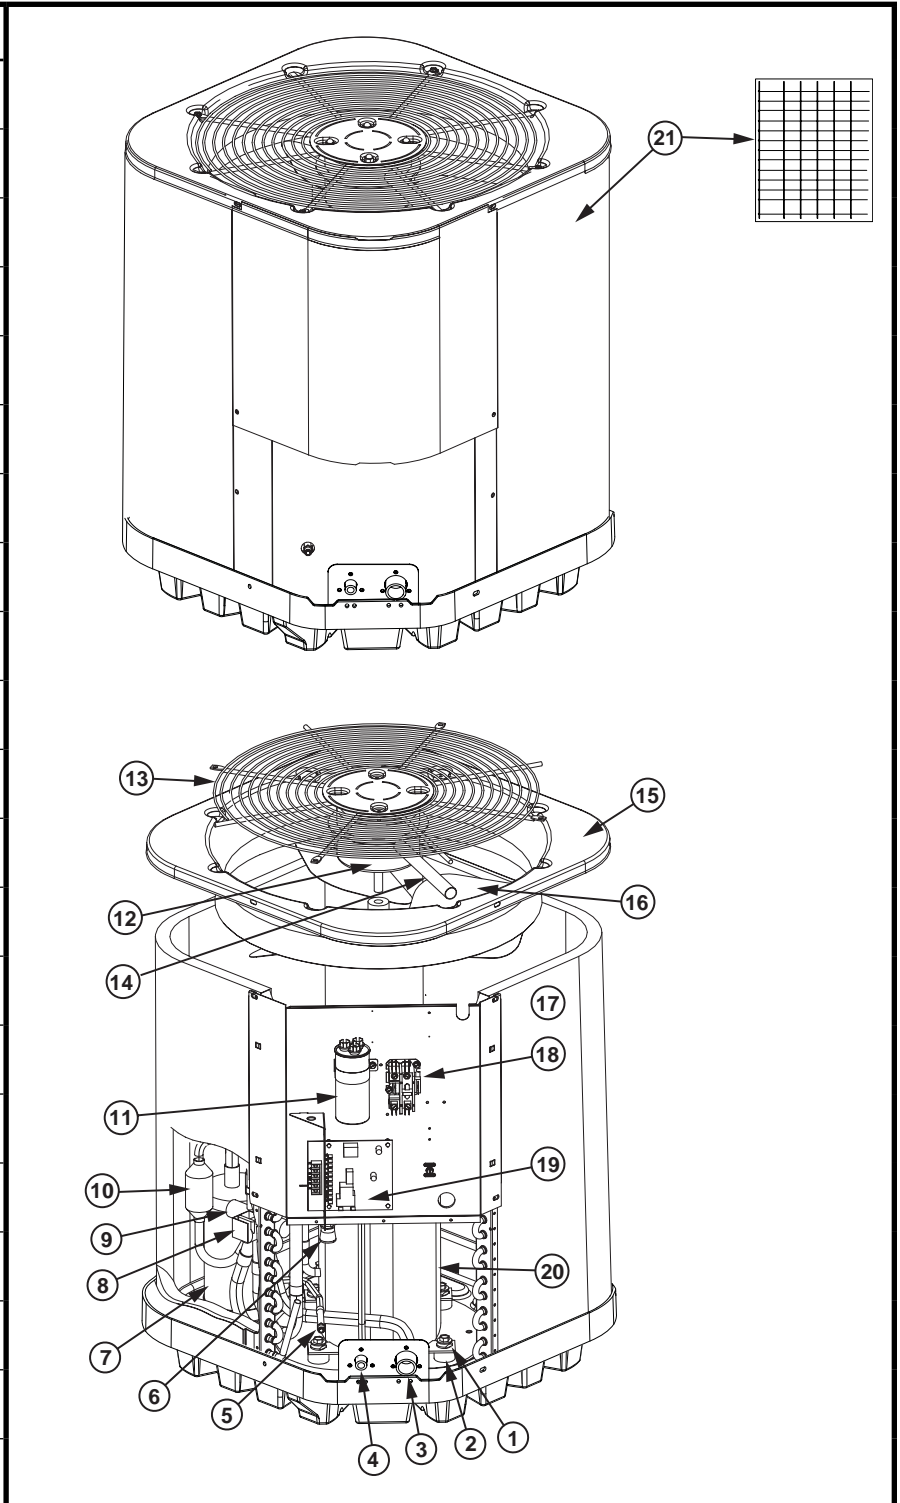

REPLACEMENT PARTS LIST

SPLIT SYSTEM AIR CONDITIONER SINGLE & 3 PHASE MODELS EXPORT SERIES

ITEM #	COMPONENT
1	COMPRESSOR BOLT
2	COMPRESSOR GROMMET
3	REFRIGERANT VALVE (LG)
4	REFRIGERANT VALVE (SM)
5	SHRADER VALVE
6	SWIVEL CONNECTOR
7	ACCUMULATOR
8	REVERSING VALVE COIL
9	REVERSING VALVE
10	MUFFLER
11	CAPACITOR
12	OUTDOOR FAN MOTOR
13	OUTDOOR FAN GRILLE
14	MOTOR WIRE CONDUIT
15	TOP PAN </td
16	OUTDOOR FAN BLADE
17	OUTDOOR COIL
18	CONTACTOR
19	DEFROST BOARD
20	COMPRESSOR
21	OUTDOOR COIL GUARD

EXPORT SERIES SPLIT SYSTEM AIR CONDITIONER (3-PHASE ONLY)

DESCRIPTION	3 TON	3 1/2 TON	4 TON WITH COPELAND COMPRESSOR	4 TON WITH BRISTOL COMPRESSOR	5 TON
	920224A	920225A	920226A	922070A	920227A
BOLT, COMPRESSOR (METAL)	600400	600400	600400	600400	600400
BOLT, COMPRESSOR (COMPOSITE)	600426	600426	600426	600426	600426
CAPACITOR (3PH,50HZ)	01-0021	01-0022	01-0023	01-0024	01-0025
COIL GUARD FORMED (3PH, 50 HZ)	2A1071	2A1072	2A1073	2A1074	2A1075
COMPRESSOR (380/420V, 3PH, 50 Hz)	622628	622634	622633	622672R	917948
CONTACTOR (THREE PHASE)	621667R	621667R	621667R	621667R	621667R
CRANKCASE HEATER (NOT SHOWN)	W/Comp	W/Comp	W/Comp	—	—
FAN BLADE	667261R	667261R	667303R	667303R	667303R
FAN GRILLE	669334R	669334R	669335R	669335R	669335R
FAN MOTOR (50 Hz)	621915	621915	621914	621914	621914
GROMMET, COMPRESSOR	668396	668396	668396	668396	668350
HIGH PRESSURE SWITCH (NOT SHOWN)	632646R	632646R	632646R	632646R	632646R
LOW PRESSURE SWITCH (NOT SHOWN)	632498	632498	632498	632498	632498
MOLDED PLUG, HV (NOT SHOWN)	634692R	634692R	634692R	—	634692R
NUT, DOUBLE THICK	606261R	606261R	606261R	606261R	606261R
OUTDOOR COIL (3PH,380/420,50HZ)	288835R	288834R	498202R	498202R	498202R
REFRIGERANT VALVE (LIQUID)	663862R	663862R	663862R	663862R	663862R
REFRIGERANT VALVE (SUCTION)	663864R	663864R	663865R	663865R	663865R
REPLACEMENT, HAIL GUARD (NOT SHOWN)	917206	917206	917206	669228	917206
TERMINAL BLOCK (3PH) (NOT SHOWN)	632142	632142	632142	632142	632142
TOP PAN	496161	496161	496162R	496162R	496162R