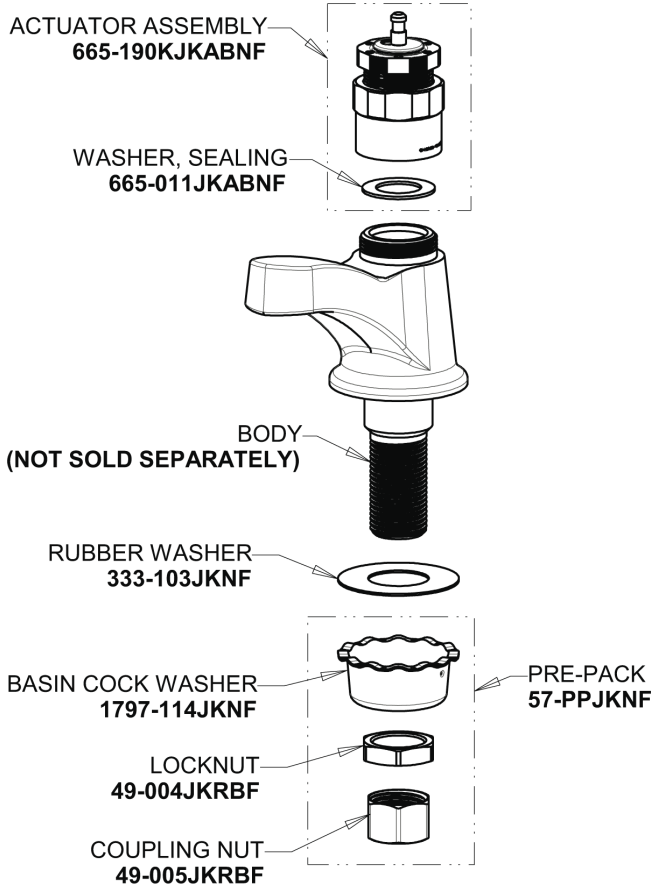

Repair Parts

333-665PSHABCP

Single Supply Metering Sink Faucet

**CHICAGO
FAUCETS**

a Geberit company

Base Parts:

2.2 GPM (8.3 L/min) Softflo Aerator
E12JKABCP

MVP Metering Cartridge
671-XJKABNF

1-3/4" Vandal Proof Push Handle with MVP Metering
Cartridge
665-PSHJKCP

For Technical Assistance:

Phone: 800-TEC-TRUE (832-8783)

Email: techsupport.us@chicagofaucets.com

2100 South Clearwater Drive

Des Plaines, IL 60018