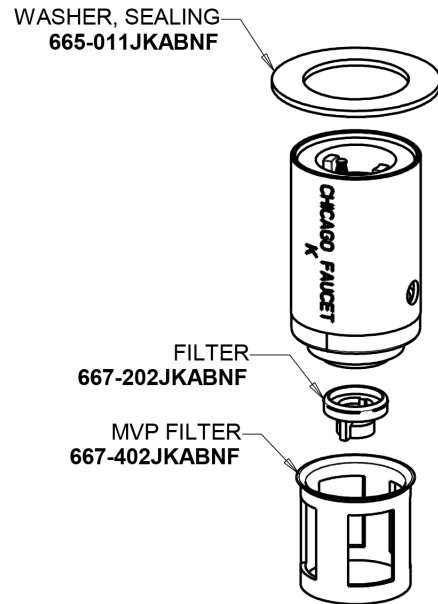

Repair Parts

333-665PSHABCP

Single Supply Metering Sink Faucet

**CHICAGO
FAUCETS**

a Geberit company

Base Parts:

2.2 GPM (8.3 L/min) Softflo Aerator
E12JKABCP

MVP Metering Cartridge
671-XJKABNF

1-3/4" Vandal Proof Push Handle with MVP Metering
Cartridge
665-PSHJKCP

For Technical Assistance:

Phone: 800-TEC-TRUE (832-8783)

Email: techsupport.us@chicagofaucets.com

2100 South Clearwater Drive

Des Plaines, IL 60018