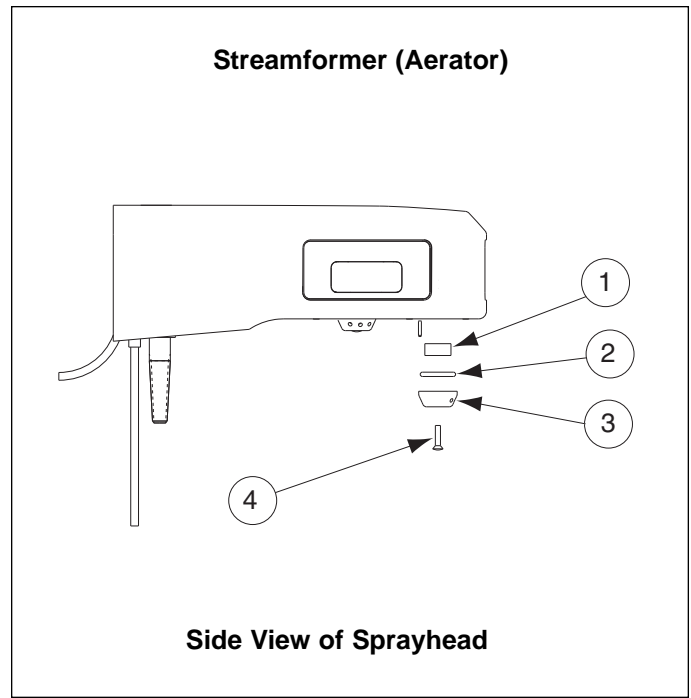

## 90-75 — Sprayhead 90-75 and Streamformer Parts

### Parts List — 90-75 Valve Assembly

Item	Part No.	Description	Corner	Tri	Quad
			Qty	Qty	Qty
1	P10-132	Screw 8-32X1/2, Phillips Flat Head	4	6	8
2	124-047	Washer, Flat Compressed Foam	2	3	4
3	135-054	Spring, Pushbutton	4	6	8
4	269-186	Pushbutton, Multi-Fount	2	3	4
5	160-300	Screw, Set (Pushbutton)	2	3	4
** 6	S65-084	Repair Kit - Multi-Fount (replacement cartridge)	—	—	—
7	150-116	Celcon Flange 90-75 MF	2	3	4
* 8	S65-067	Pushbutton Service Kit MF (Includes Items 3,4,& 5)	—	—	—

### Parts List — Streamformer Assembly

Item	Part No.	Description	Corner	Tri	Quad
			Qty	Qty	Qty
1	269-508	Sprayhead Diffuser MF	4	6	8
2	125-001EG	O-Ring	—	—	—
3	115-125	Streamformer	2	6	8
4	160-246	Screw 8-32 X 3/4, Oval Head	2	6	8