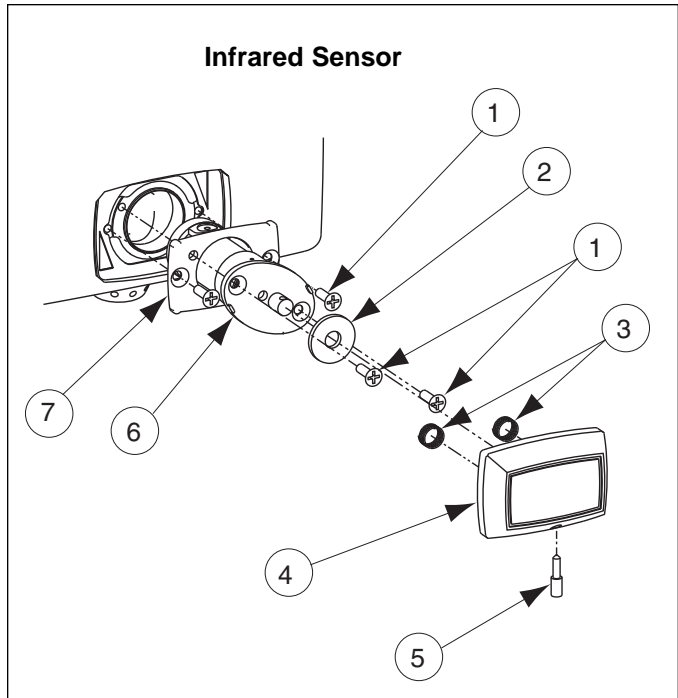

## 90-75 — Sprayhead 90-75 and Streamformer Parts

### Parts List — 90-75 Valve Assembly

Item	Part No.	Description	Corner	Tri	Quad
			Qty	Qty	Qty
1	P10-132	Screw 8-32X1/2, Phillips Flat Head	4	6	8
2	124-047	Washer, Flat Compressed Foam	2	3	4
3	135-054	Spring, Pushbutton	4	6	8
4	269-186	Pushbutton, Multi-Fount	2	3	4
5	160-300	Screw, Set (Pushbutton)	2	3	4
** 6	S65-084	Repair Kit - Multi-Fount (replacement cartridge)	—	—	—
7	150-116	Celcon Flange 90-75 MF	2	3	4
* 8	S65-067	Pushbutton Service Kit MF (Includes Items 3,4,& 5)	—	—	—

### Parts List — Streamformer Assembly

Item	Part No.	Description	Corner	Tri	Quad
			Qty	Qty	Qty
1	269-508	Sprayhead Diffuser MF	4	6	8
2	125-001EG	O-Ring	—	—	—
3	115-125	Streamformer	2	6	8
4	160-246	Screw 8-32 X 3/4, Oval Head	2	6	8